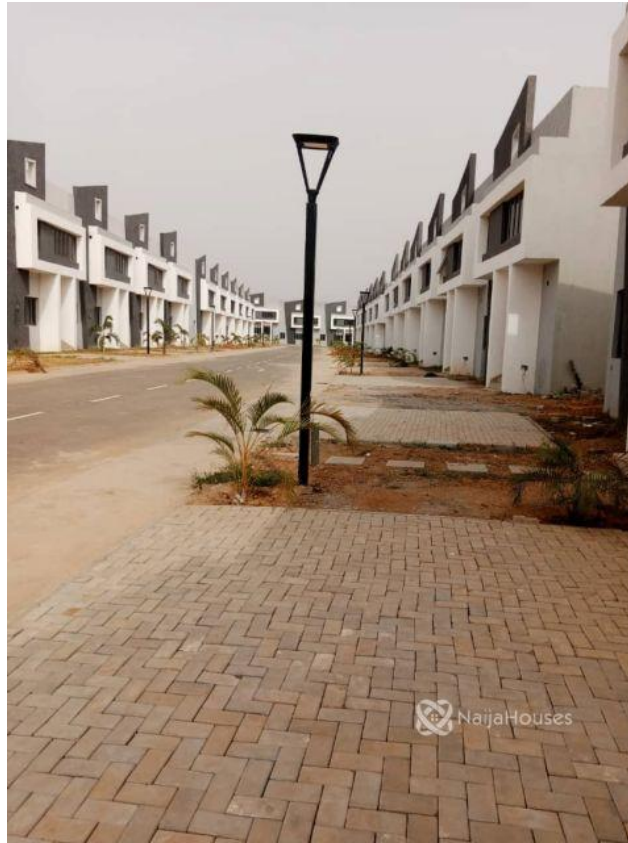

## Imperial Vista Esate, Life Camp, Abuja, Abuja FCT

## Property Details

Category **For Sale**

Status **Active**

Price/Sq Ft ₦

On  
naijahouses.com  
**709 days**

Type  
**Terraces**

Built

For sale, a brand new 4-bedroom Terrace duplex Location- Imperial Vista Estate, Lifecamp Abuja. Sale Price- N55m

## Property Photos