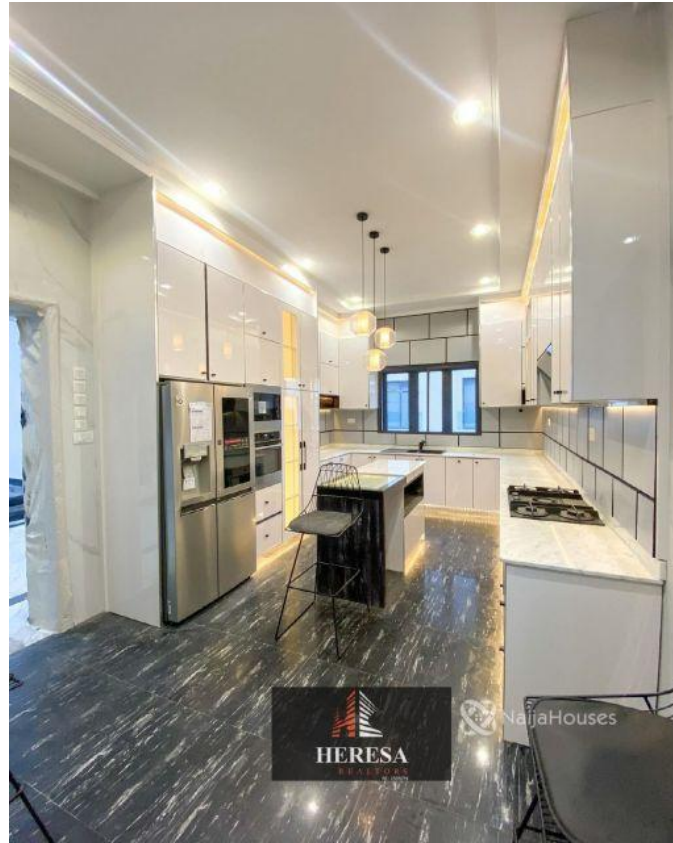

IKOYI, lekki lagos, Lekki, Lekki, Lagos

IKOYI, lekki lagos, Lekki, Lekki, Lagos

NGN 900,000,000.00

Oluchi Onuegbu

Nigeria

Mobile: 09091394938

Office:

Fax:

heresarealtors@gmail.com