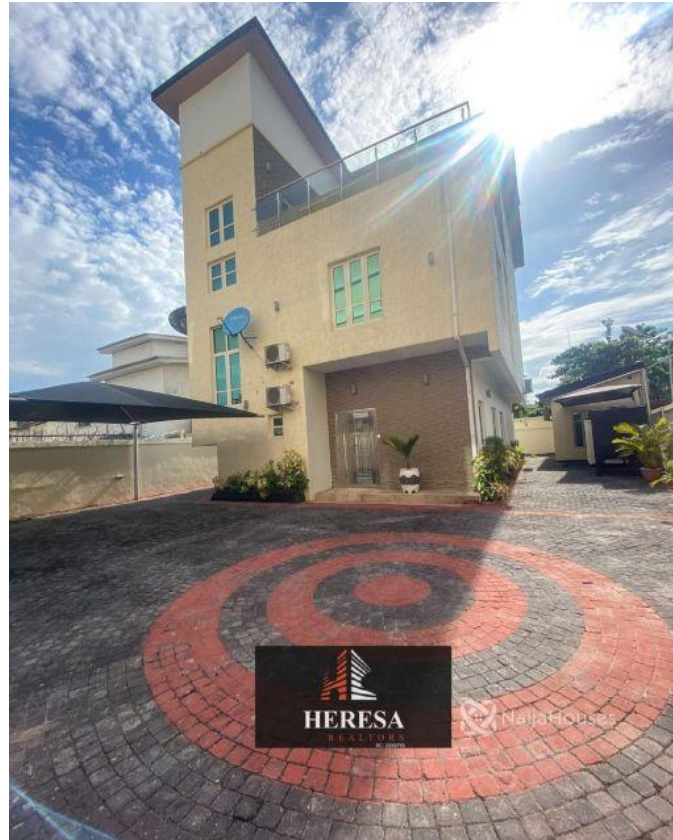

ikoyi, lagos, Lekki, Lekki, Lagos

ikoyi, lagos, Lekki, Lekki, Lagos

NGN 400,000,000.00

Oluchi Onuegbu

Nigeria

Mobile: 09091394938

Office:

Fax:

heresarealtors@gmail.com