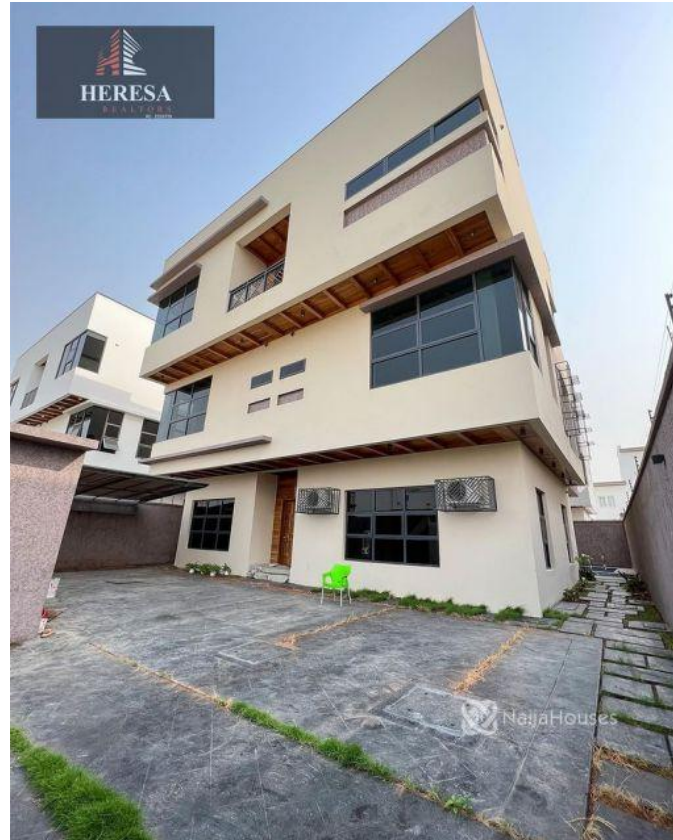

ikoyi, lagos, Ikoyi, Lagos

ikoyi, lagos, Ikoyi, Lagos

NGN 650,000,000.00

Oluchi Onuegbu

Nigeria

Mobile: 09091394938

Office:

Fax:

heresarealtors@gmail.com