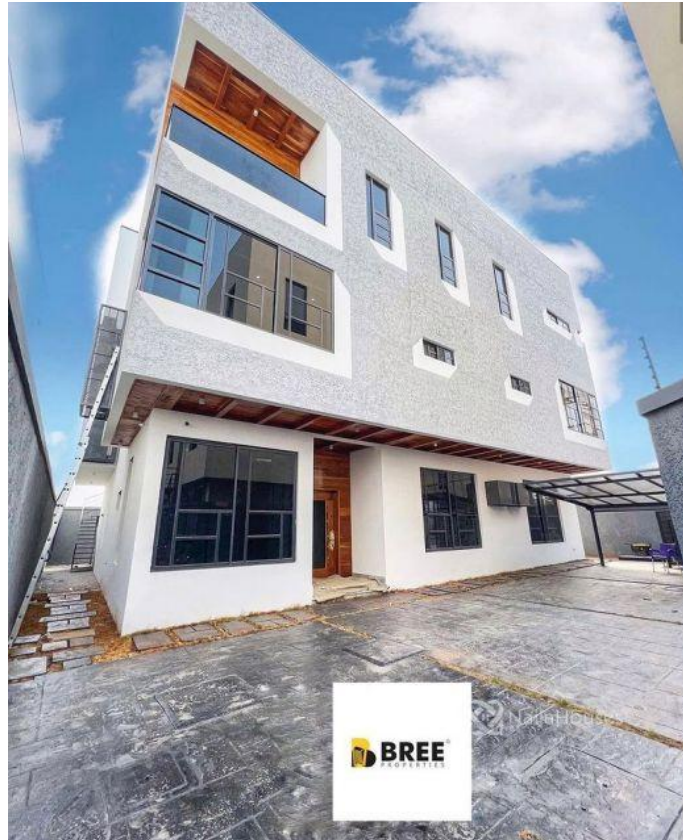

ikoyi, Ikoyi, Ikoyi, Lagos

ikoyi, Ikoyi, Ikoyi, Lagos

NGN 850,000,000.00

Bree Properties

Nigeria

Mobile: 08034775667

Office:

Fax:

Breepropertiesng@yahoo.com

Property Details

Category **For Sale**

Status **Active**

Price/Sq Ft ₦

On
naijahouses.com
971 days

Type **Duplex**

Built

A Luxurious Fully Detached 5 Bedroom Duplex with a swimming pool, indoor cinema and elevator and a room bq Location: Ikoyi Lagos Price: 850m Features: Acs installed Waterfront property Swimming pool Massive compound Kitchenette Panel refrigerator Quality finishings Fitted kitchen Fine Lounge Inbuilt speakers Water heaters Shower cubicles Bath tubs Walk in closet Greenery 1 room bq In-house cinema Sensor lights Elevator