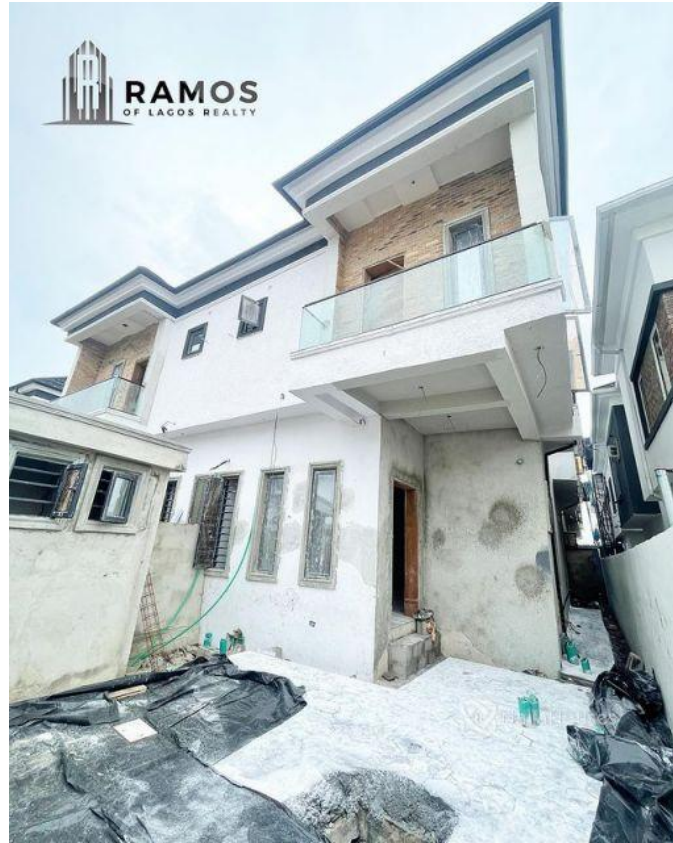

ikota,lekki, Lekki, Lekki, Lagos

ikota,lekki, Lekki, Lekki, Lagos

NGN 75,000,000.00

Ramos Of Lagos Realty
Nigeria

Mobile: 08133355522
Office:
Fax:
info@ramosofrealty.com