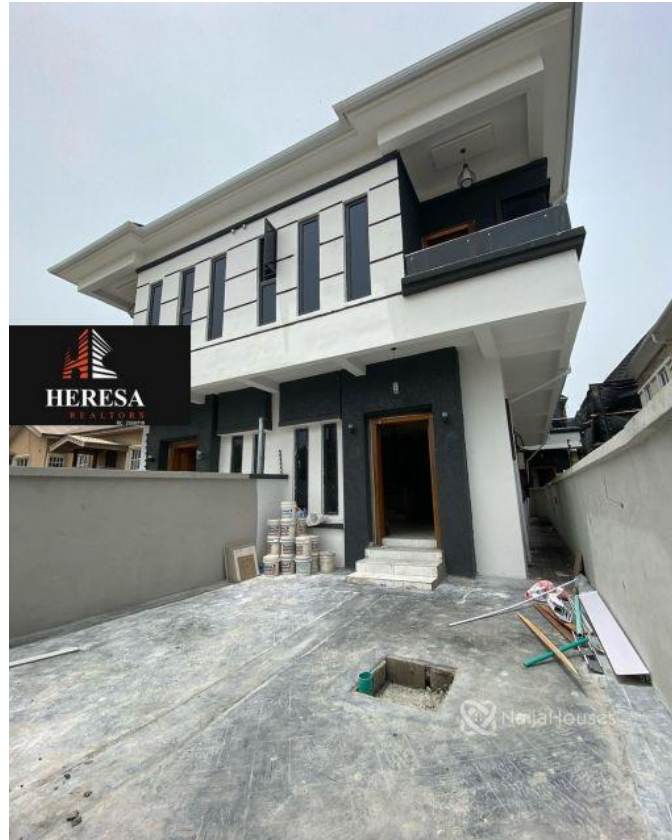

IKOTA LEKKI,LAGOS, Lekki, Lekki, Lagos

IKOTA LEKKI,LAGOS, Lekki, Lekki, Lagos

NGN 60,000,000.00

Oluchi Onuegbu

Nigeria

Mobile: 09091394938

Office:

Fax:

heresarealtors@gmail.com

Property Details

Category **For Sale**

Status **Active**

Price/Sq Ft ₦

On
naijahouses.com
1313 days

Type **Duplex**

Built

4 BEDROOM SEMI DETACHED DUPLEX FOR SALE LOCATION: IKOTA LEKKI,LAGOS PRICE: N60M Rental Value: N4M Features: -Rooms En suite -24hrs Security -Tiled floor -Jacuzzi -Musical speaker -Wardrobes - Spacious rooms -POP ceiling -Fitted Kitchen -Shower -Balcony -Parking Space -Serene environment -Gated Estate

Property Summary

Features

No Records Found

Property ID:	P2328071946
Category:	For Sale
Market Status:	Active
Listed Price:	60000000
Year Built:	
Property Size:	Sq m
Building Size:	Sq m
Lot Size:	Sq m
Price per Sq. Meter:	
Bedroom:	4
Bathroom:	
Toilets:	
Parking:	
Service Fee:	
Other Fee:	
Tax Per Annum:	
Insurance Per Annum:	
HOA Per Annum:	