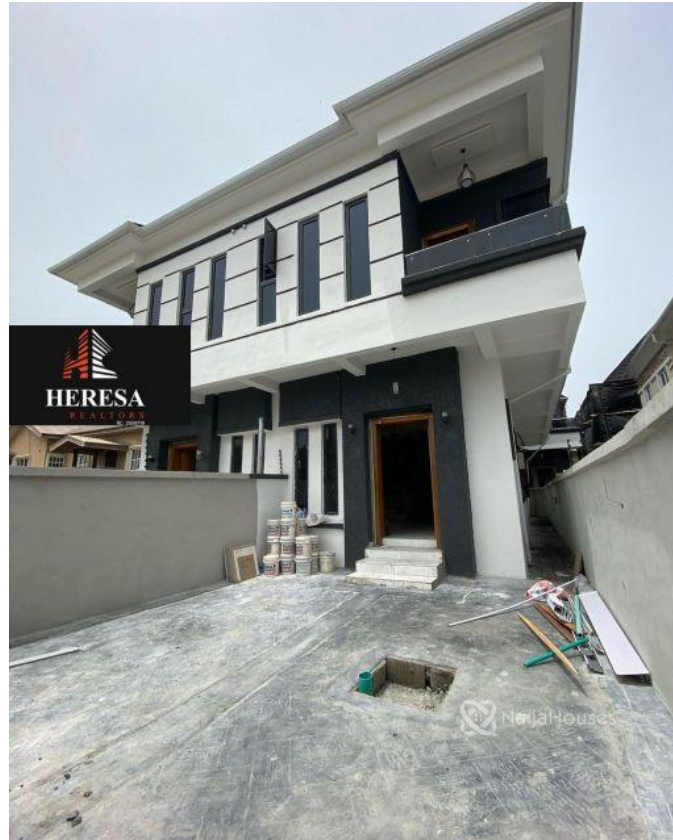

## IKOTA LEKKI,LAGOS, Lekki, Lekki, Lagos

## IKOTA LEKKI,LAGOS, Lekki, Lekki, Lagos

**NGN 60,000,000.00**

Oluchi Onuegbu

Nigeria

Mobile: 09091394938

Office:

Fax:

[heresarealtors@gmail.com](mailto:heresarealtors@gmail.com)

## Property Details

Category **For Sale**

Status **Active**

Price/Sq Ft ₦

On  
naijahouses.com  
**1264 days**

Type **Duplex**

Built

4 BEDROOM SEMI DETACHED DUPLEX FOR SALE LOCATION: IKOTA LEKKI,LAGOS PRICE: N60M Rental Value: N4M Features: -Rooms En suite -24hrs Security -Tiled floor -Jacuzzi -Musical speaker -Wardrobes - Spacious rooms -POP ceiling -Fitted Kitchen -Shower -Balcony -Parking Space -Serene environment -Gated Estate

## Property Photos