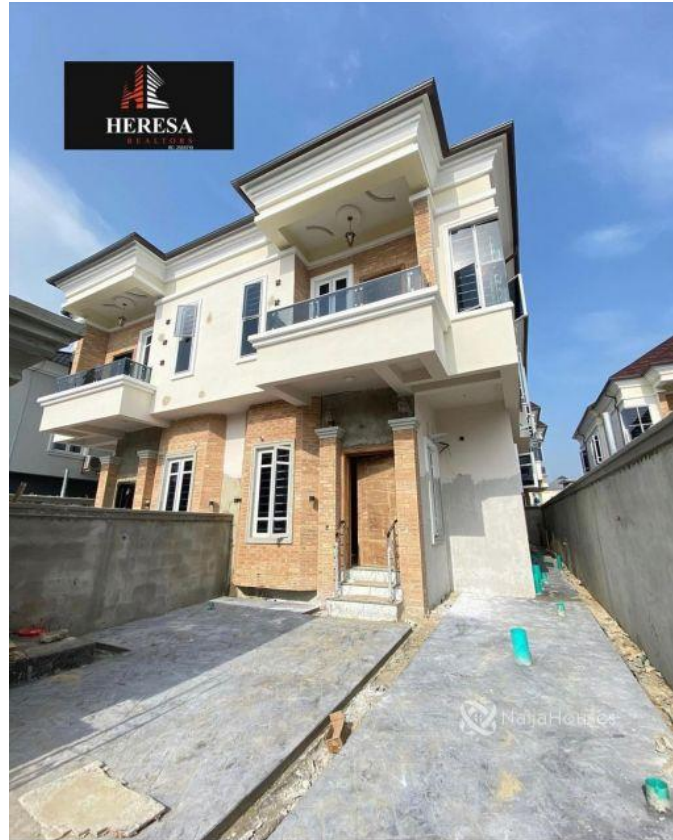

## IKOTA LEKKI,LAGOS, Lekki, Lekki, Lagos

## Property Details

Category **For Sale**

Status **Active**

Price/Sq Ft ₦

On  
naijahouses.com  
**1340 days**

Type **Duplex**

Built

PRICE: N70M SPACIOUS 4 BEDROOM SEMI DETACHED DUPLEX WITH BQ FOR SALE

..... LOCATION: IKOTA LEKKI, LAGOS Features: - All Rooms  
Ensuite - 2 living rooms - Intercom - Inbuilt sound system - 1 Boy Quarter - Big Compound - CCTV Cameras -  
Fully Fitted Kitchen - Jacuzzi - Shower - Gated Estate

## Property Photos