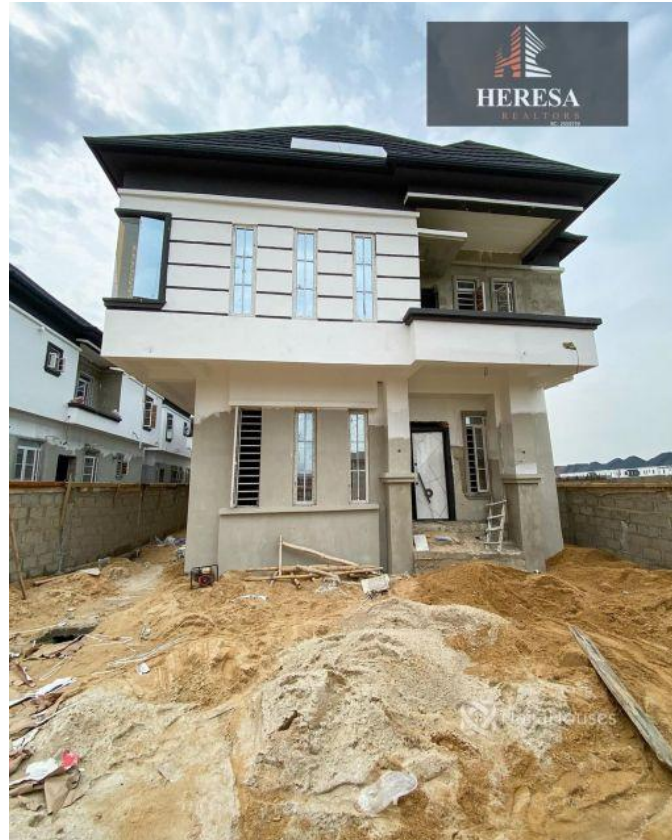

heresarealtors@gmail.com

Property Details

Category **For Sale**

Status **Active**

Price/Sq Ft ₦

On
naijahouses.com
1235 days

Type **Duplex**

Built

5 BEDROOM FULLY DETACHED DUPLEX FOR SALE LOCATION: IKOTA LEKKI,LAGOS PRICE: N100m

Property Summary

Features

No Records Found

Property ID:	P5090592122
Category:	For Sale
Market Status:	Active
Listed Price:	100000000
Year Built:	
Property Size:	Sq m
Building Size:	Sq m
Lot Size:	Sq m
Price per Sq. Meter:	
Bedroom:	5
Bathroom:	
Toilets:	
Parking:	
Service Fee:	
Other Fee:	
Tax Per Annum:	
Insurance Per Annum:	
HOA Per Annum:	