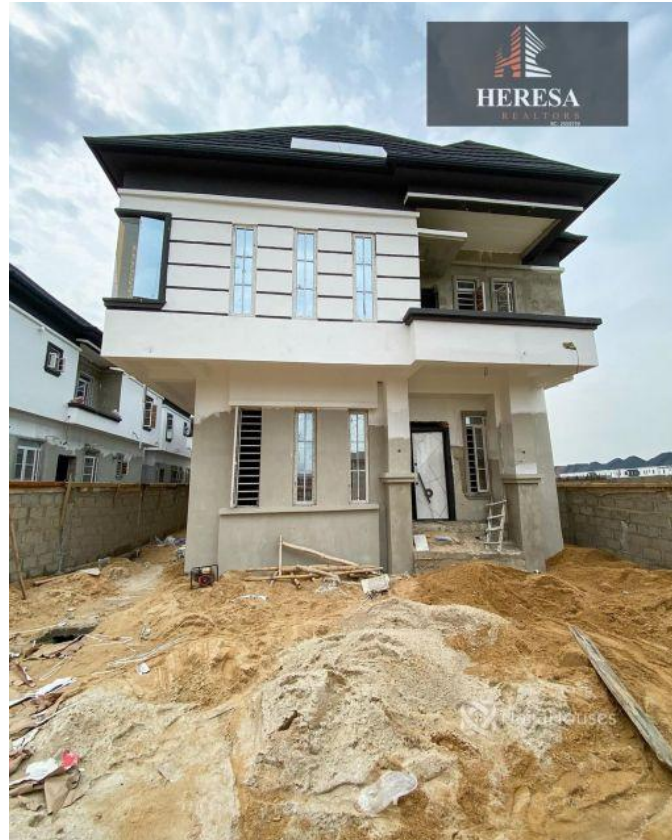

## Ikota Lekki, Lekki, Lekki, Lagos

## Property Details

Category **For Sale**

Status **Active**

Price/Sq Ft ₦

On  
naijahouses.com  
**1295 days**

Type **Duplex**

Built

5 BEDROOM FULLY DETACHED DUPLEX FOR SALE LOCATION: IKOTA LEKKI,LAGOS PRICE: N100m

## Property Photos