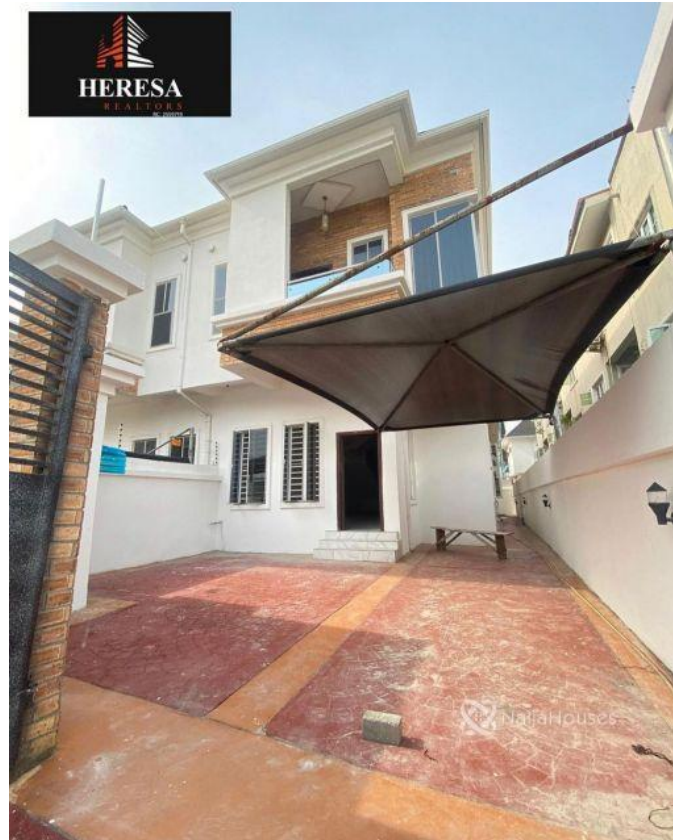

ikota, lekki lagos, Lekki, Lekki, Lagos

ikota, lekki lagos, Lekki, Lekki, Lagos

NGN 70,000,000.00

Oluchi Onuegbu

Nigeria

Mobile: 09091394938

Office:

Fax:

heresarealtors@gmail.com