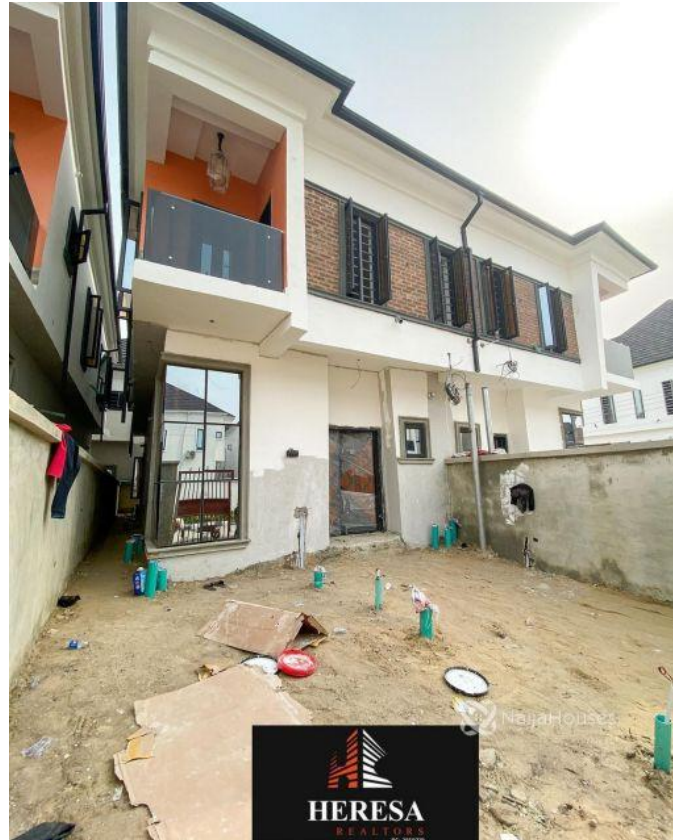

Ikota, lekki lagos, Lekki, Lekki, Lagos

Ikota, lekki lagos, Lekki, Lekki, Lagos

NGN 50,000,000.00

Oluchi Onuegbu
Nigeria

Mobile: 09091394938
Office:
Fax:
heresarealtors@gmail.com