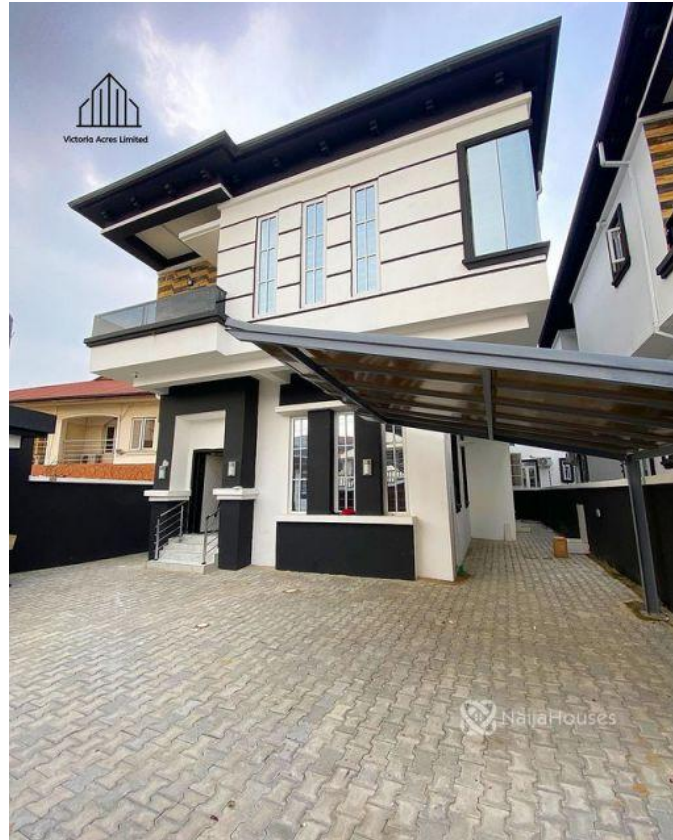

## Ikota, Lekki, Lagos

## Property Details

Category **For Sale**

Status **Active**

Price/Sq Ft ₦

On  
naijahouses.com  
**1176 days**

Type **Duplex**

Built

4 BEDROOM FULLY DETACHED WITH BQ FOR SALE!!!! Features : - Brand New - All rooms en-suite - Interlocked floor - Fitted Kitchen - 1 Bq - Pop Ceiling - Family Lounge - Inbuilt speakers - Walk in shower - Walk in Closet - Jacuzzi - CCTV

## Property Photos