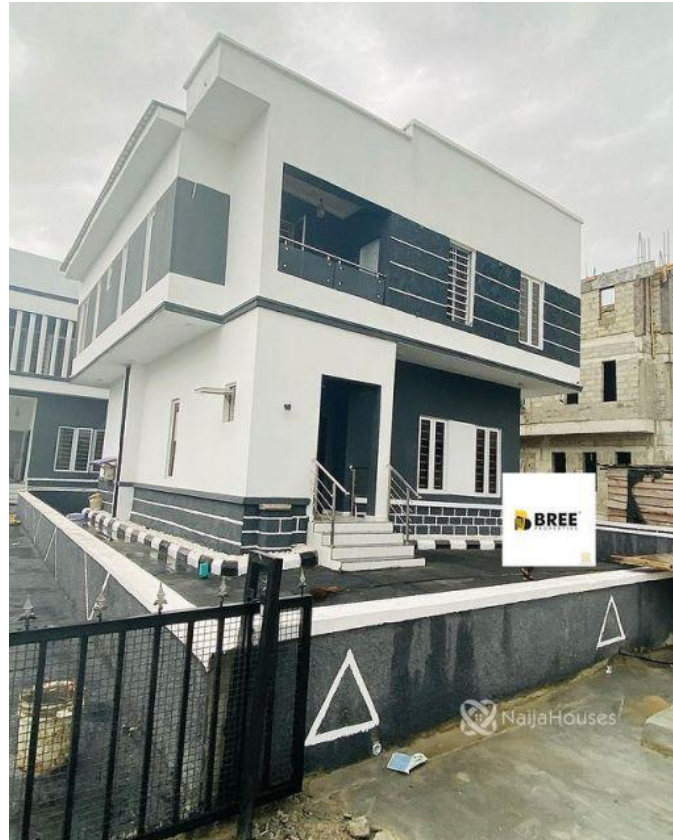

## ikota, Lekki, Lagos

## Property Details

Category **For Sale**

Status **Active**

Price/Sq Ft ₦

On  
naijahouses.com  
**1337 days**

Type **Duplex**

Built

Well built four bedroom semi detached duplex with a bq Location : Ikota lekki Price :60m Features : Self compound Large rooms Stamped concrete flooring Solid wardrobes Spacious family lounge Ample car park space Good road network Furnished kitchen Pls call Bridget on 08034775667 to seal an inspection

## Property Photos