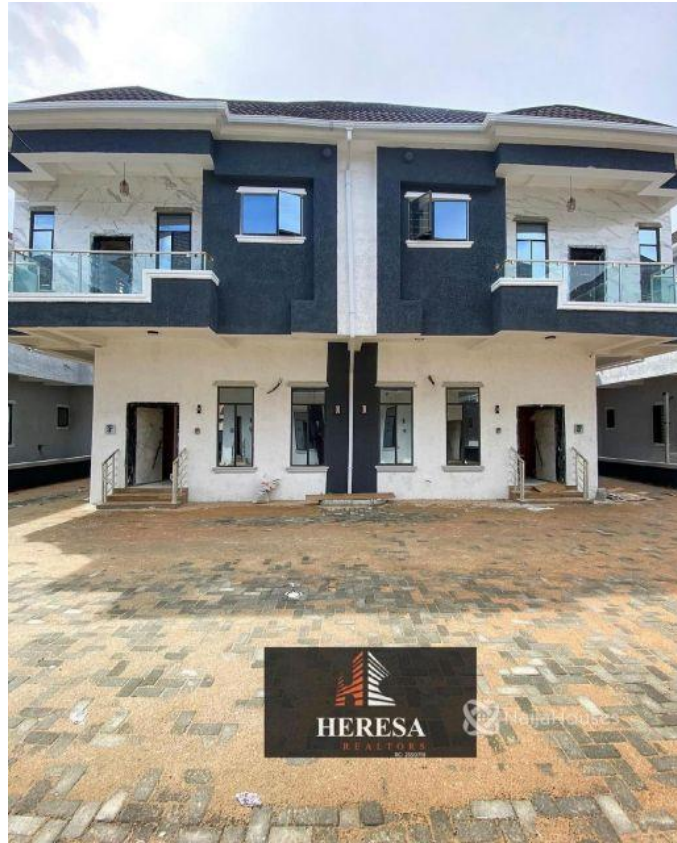

IKOTA ,LAGOS, Lekki, Lekki, Lagos

IKOTA ,LAGOS, Lekki, Lekki, Lagos

NGN 65,000,000.00

Oluchi Onuegbu

Nigeria

Mobile: 09091394938

Office:

Fax:

heresarealtors@gmail.com