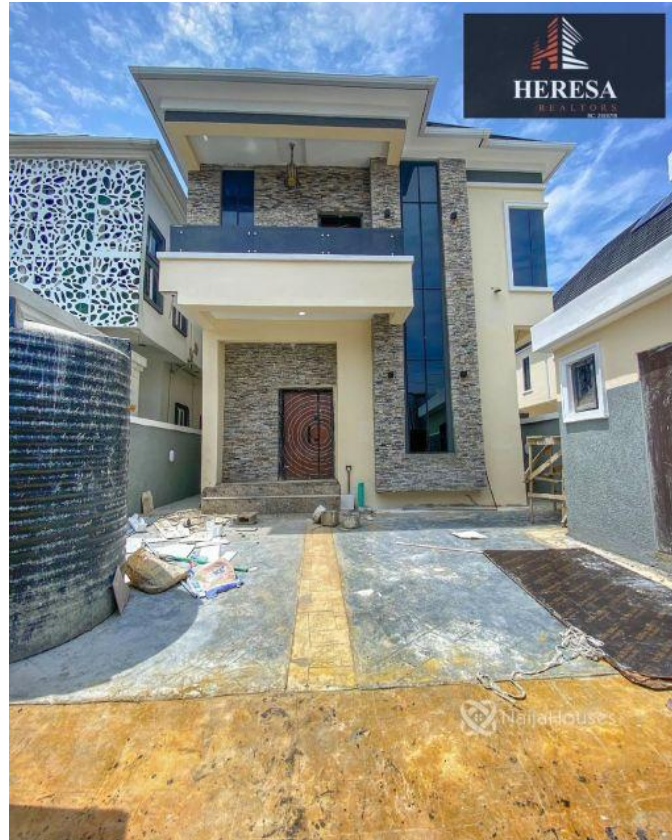

heresarealtors@gmail.com

Property Details

Category **For Sale**

Status **Active**

Price/Sq Ft ₦

On
naijahouses.com
1242 days

Type **Duplex**

Built

4 BEDROOM FULLY DETACHED DUPLEX WITH BQ FOR SALE LOCATION: IKOTA, LAGOS PRICE: N80M
Features: -Rooms En suite -Tiled floor -Water treatment -jacuzzi -1 bq -Musical speaker -Wardrobes -Spacious rooms -POP ceiling -Fitted Kitchen -Shower -Balcony -Parking Space -Serene environment