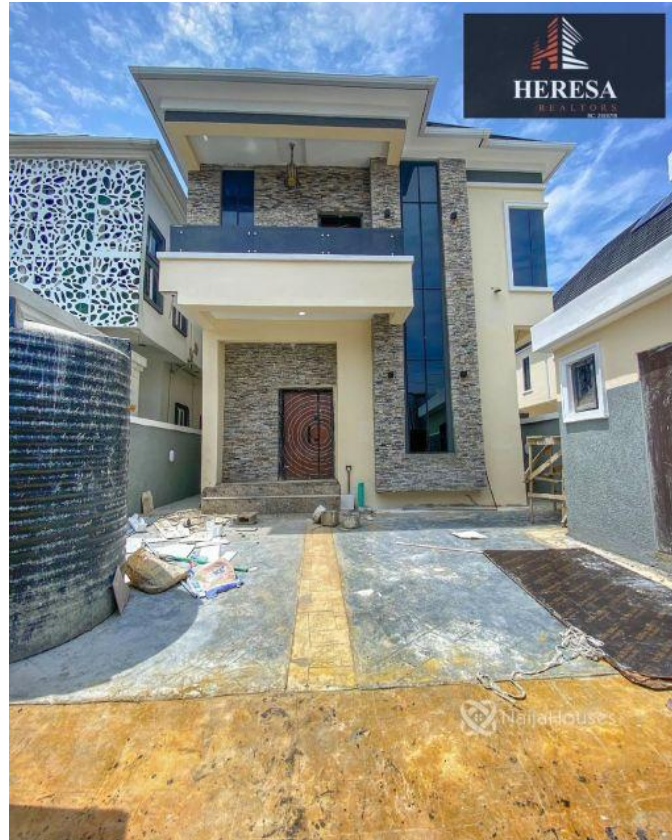

IKOTA, LAGOS, Lekki, Lekki, Lagos

IKOTA, LAGOS, Lekki, Lekki, Lagos

NGN 80,000,000.00

Oluchi Onuegbu

Nigeria

Mobile: 09091394938

Office:

Fax:

heresarealtors@gmail.com