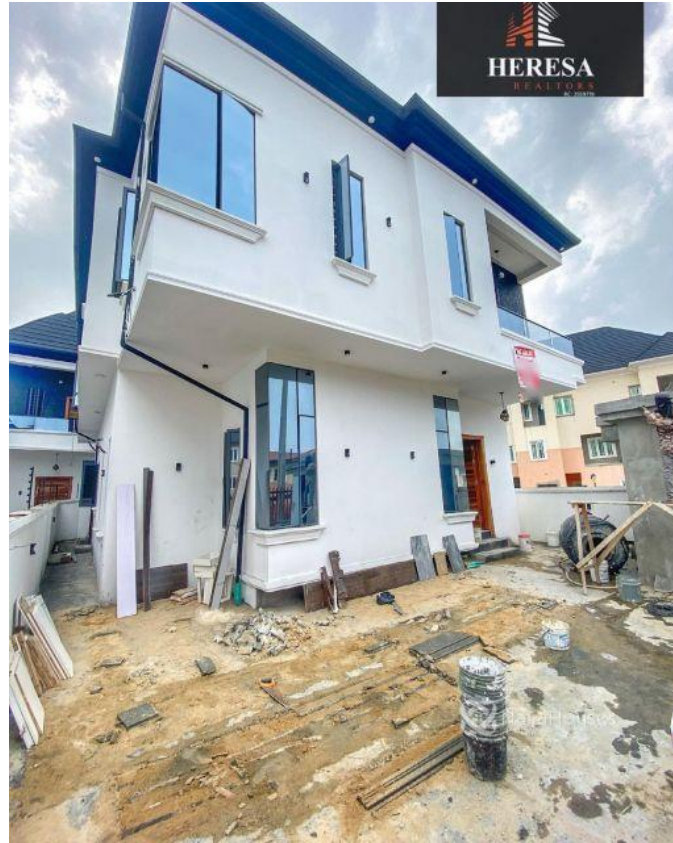

## IKOTA, LAGOS, Lekki, Lekki, Lagos

## Property Details

Category **For Sale**

Status **Active**

Price/Sq Ft ₦

On  
naijahouses.com  
**1239 days**

Type **Duplex**

Built

5 BEDROOM FULLY DETACHED DUPLEX WITH BQ FOR SALE LOCATION: IKOTA, LAGOS PRICE: N100M  
Features: -Rooms En suite -Tiled floor -Water treatment -jacuzzi -1 bq -Musical speaker -Wardrobes -Spacious rooms -POP ceiling -Fitted Kitchen -Shower -Balcony -Parking Space -Serene environment

## Property Photos