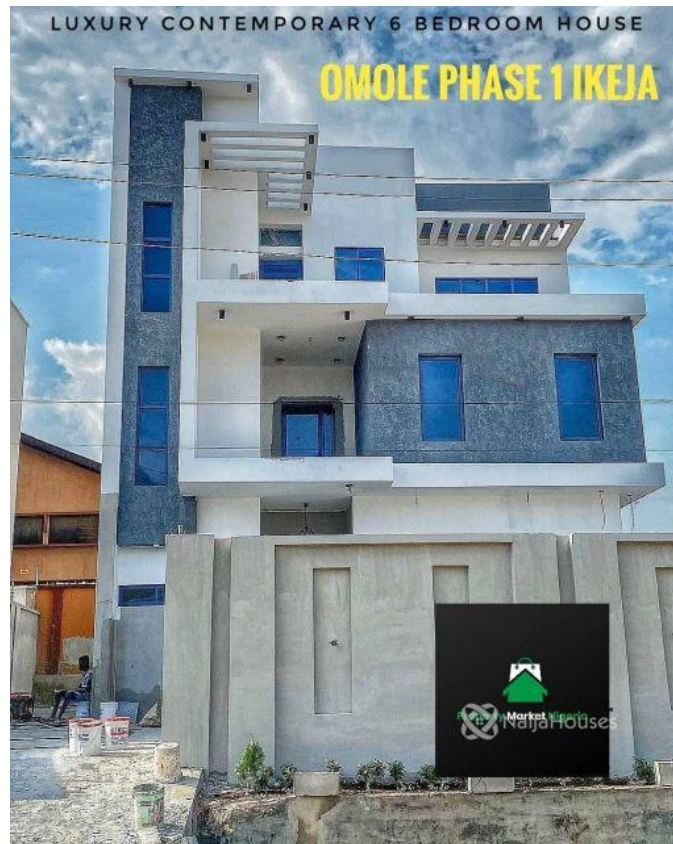

## Iketa Omole Phase1 Lagos, Lekki, Lekki, Lagos

## Iketa Omole Phase1 Lagos, Lekki, Lekki, Lagos

**NGN 345,000,000.00**

CityWealth Consult  
Nigeria

Mobile: 08035226545  
Office:  
Fax:  
[citywealthconsult@gmail.com](mailto:citywealthconsult@gmail.com)

## Property Details

Category **For Sale**

Status **Active**

Price/Sq Ft ₦

On  
naijahouses.com  
**1280 days**

Type **Duplex**

Built

HOT LISTING Omole Phase 1 Ikeja,Lagos PRICE:250 Million Naira LANDSIZE:345sqm Contemporary 6 bedroom fully detached duplex with Cinema and 1 BQ for sale FEATURES... All rooms ensuite Spacious room/compound Fitted kitchen Fitted bathrooms Imported fittings Stamped concrete floor Private Cinema Rooftop Inbuilt speakers Led lighting Good power supply Gated Estate with Tight security CCTV Ample parking space Clean water Serene Environment Good drainage

## Property Photos