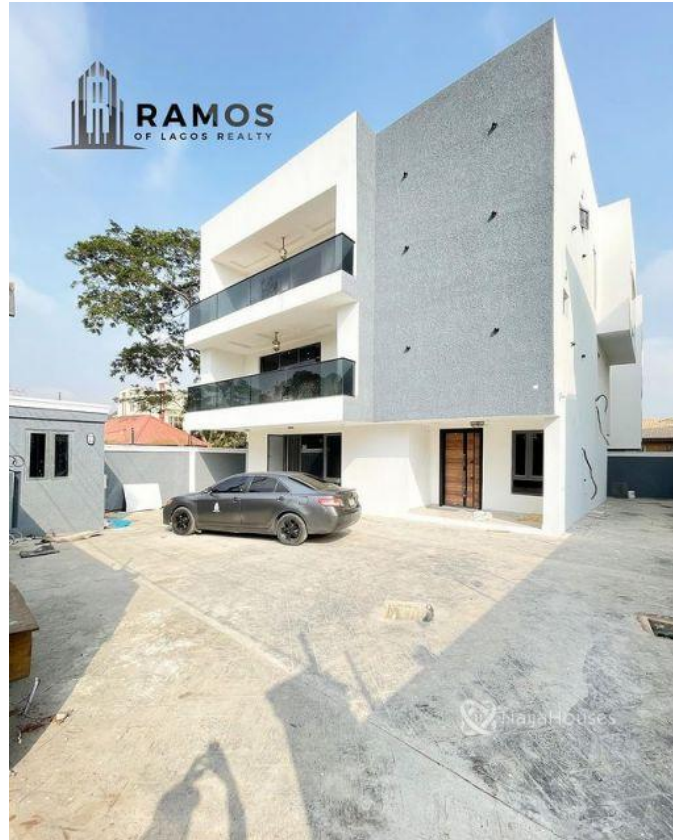

ikeja, Ikeja, Lagos

ikeja, Ikeja, Lagos

NGN 295,000,000.00

Ramos Of Lagos Realty
Nigeria

Mobile: 08133355522
Office:
Fax:
info@ramosofrealty.com

Property Details

Category **For Sale**

Status **Active**

Price/Sq Ft ₦

On
naijahouses.com
999 days

Type **Duplex**

Built

LUXURY 4 BEDROOM DETACHED HOME FOR SALE!!! Location: Ikeja, Lagos Price: 295M (\$627k) Features:
- New - All Rooms Ensuite - POP Ceilings - Spotlights - Chandeliers - Cinema - Ante room - Recessed lighting -
Terrace - Fully Fitted Kitchen - Spacious Compound - Spacious Rooms - Gym - 24 hours electricity - 24 hours
security - Walk-in Closet - Walk-in Shower - Bath tub - Security post

Property Summary

Features

No Records Found

Property ID:	P8743654377
Category:	For Sale
Market Status:	Active
Listed Price:	295000000
Year Built:	
Property Size:	Sq m
Building Size:	Sq m
Lot Size:	100Sq m
Price per Sq. Meter:	
Bedroom:	4
Bathroom:	
Toilets:	
Parking:	
Service Fee:	
Other Fee:	
Tax Per Annum:	
Insurance Per Annum:	
HOA Per Annum:	