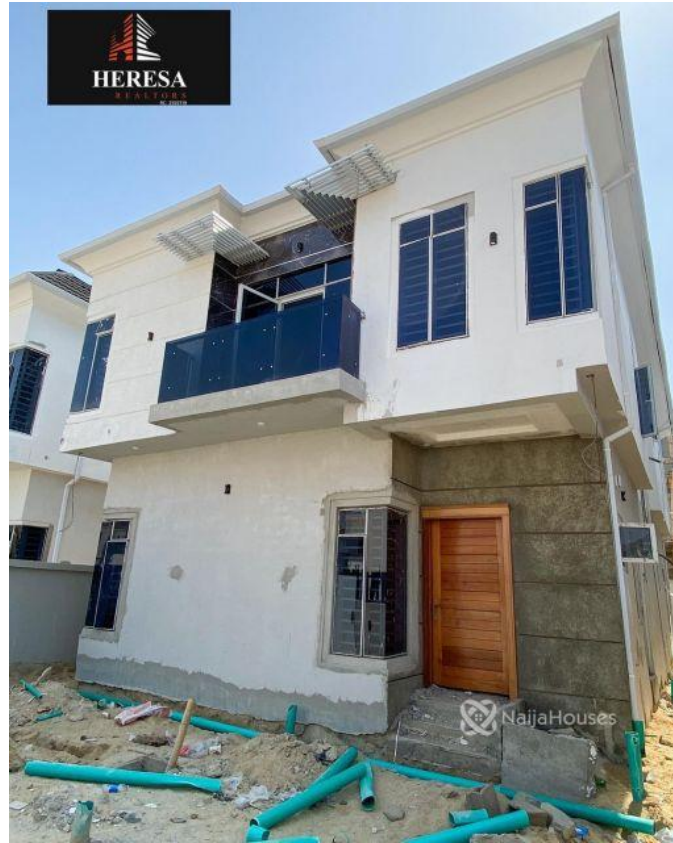

IKATE,LAGOS, Lekki, Lekki, Lagos

IKATE,LAGOS, Lekki, Lekki, Lagos

NGN 120,000,000.00

Oluchi Onuegbu

Nigeria

Mobile: 09091394938

Office:

Fax:

heresarealtors@gmail.com

Property Details

Category **For Sale**

Status **Active**

Price/Sq Ft ₦

On
naijahouses.com
1312 days

Type **Duplex**

Built

SPACIOUS 4 BEDROOM FULLY DETACHED DUPLEX WITH BQ FOR SALE PRICE: N120M
LOCATION:IKATE,LAGOS Features: -Rooms En suite -Tiled floor -Walk in closet -2 living rooms -Wardrobes -
Spacious rooms -POP ceiling -Fitted Kitchen -Shower -Balcony -Jacuzzi -Parking Space -Serene environment

Property Summary

Features

No Records Found

Property ID:	P4247041941
Category:	For Sale
Market Status:	Active
Listed Price:	120000000
Year Built:	
Property Size:	Sq m
Building Size:	Sq m
Lot Size:	Sq m
Price per Sq. Meter:	
Bedroom:	4
Bathroom:	
Toilets:	
Parking:	
Service Fee:	
Other Fee:	
Tax Per Annum:	
Insurance Per Annum:	
HOA Per Annum:	