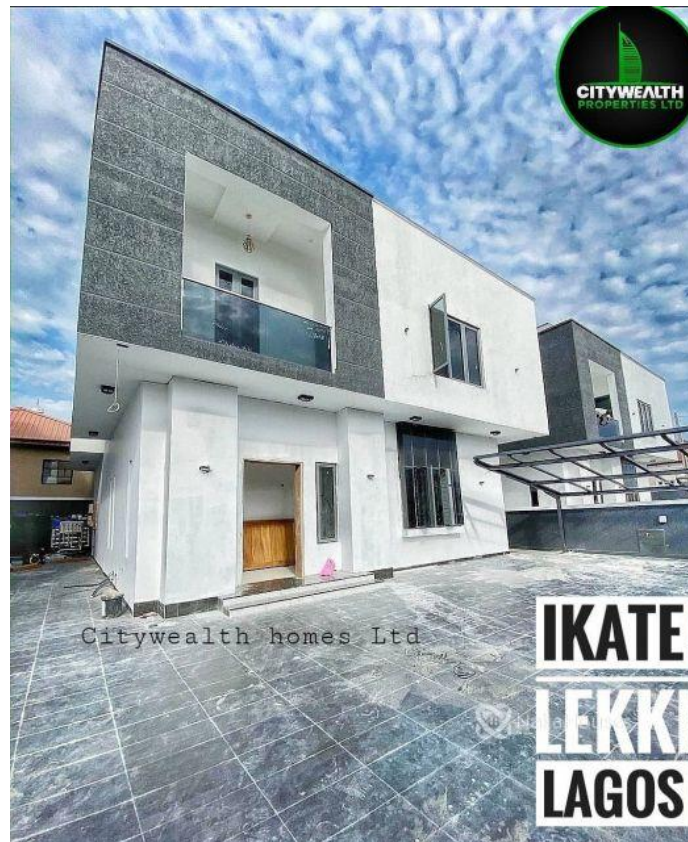

Ikate, Lekki near lekki phase1 Lagos, Lekki, Lekki, Lagos

**Ikate, Lekki near lekki phase1 Lagos, Lekki, Lekki, Lagos**

**NGN 150,000,000.00**

CityWealth Consult  
Nigeria

Mobile: 08035226545  
Office:  
Fax:  
[citywealthconsult@gmail.com](mailto:citywealthconsult@gmail.com)

## Property Details

Category **For Sale**

Status **Active**

Price/Sq Ft ₦

On  
naijahouses.com  
**1248 days**

Type **Duplex**

Built

5 BEDROOM FULLY DETACHED DUPLEX FOR SALE!!! Location: Ikate, Lekki near lekki phase 1Lagos Price: 150M (\$333k) Features: - Brand New - Ample Parking Space(5-8cars) - POP Ceiling - 24hrs security - All Rooms Ensuite -Pop Ceilings - Fully Fitted Kitchen - CCTV Camera - BQ - Stamp Concrete Floor - Water Heater - Walk-In Shower - Double door Refrigerator - Washing Machine - Beautiful Kitchen Finishing

## Property Photos