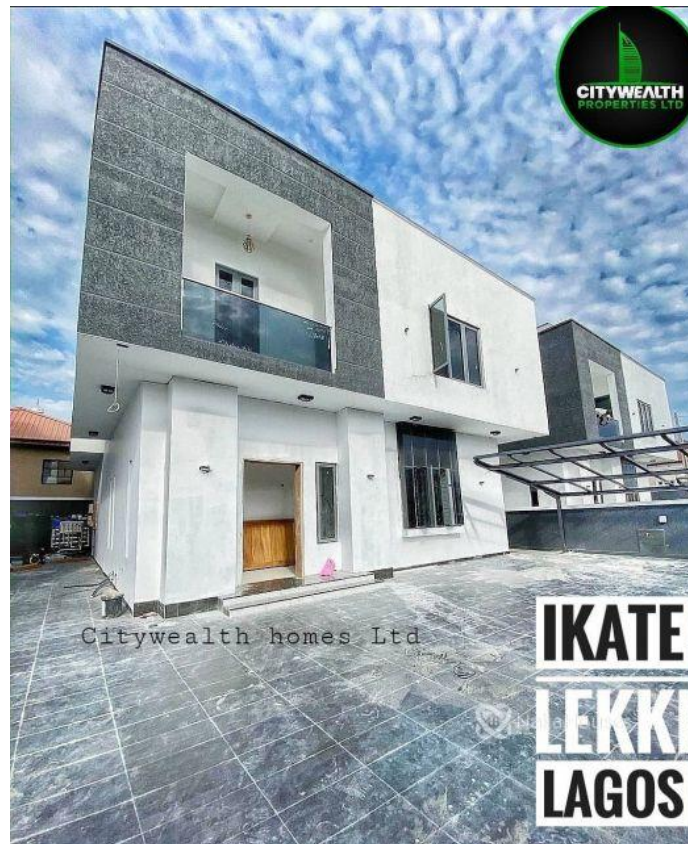

Ikate, Lekki near lekki phase1 Lagos, Lekki, Lekki, Lagos

Ikate, Lekki near lekki phase1 Lagos, Lekki, Lekki, Lagos

NGN 150,000,000.00

CityWealth Consult
Nigeria

Mobile: 08035226545
Office:
Fax:
citywealthconsult@gmail.com

Property Details

Category **For Sale**

Status **Active**

Price/Sq Ft ₦

On
naijahouses.com
1255 days

Type **Duplex**

Built

5 BEDROOM FULLY DETACHED DUPLEX FOR SALE!!! Location: Ikate, Lekki near lekki phase 1Lagos Price: 150M (\$333k) Features: - Brand New - Ample Parking Space(5-8cars) - POP Ceiling - 24hrs security - All Rooms Ensuite -Pop Ceilings - Fully Fitted Kitchen - CCTV Camera - BQ - Stamp Concrete Floor - Water Heater - Walk-In Shower - Double door Refrigerator - Washing Machine - Beautiful Kitchen Finishing

Property Summary

Features

No Records Found

Property ID:	P3062152315
Category:	For Sale
Market Status:	Active
Listed Price:	150000000
Year Built:	
Property Size:	Sq m
Building Size:	Sq m
Lot Size:	Sq m
Price per Sq. Meter:	
Bedroom:	5
Bathroom:	
Toilets:	
Parking:	
Service Fee:	
Other Fee:	
Tax Per Annum:	
Insurance Per Annum:	
HOA Per Annum:	