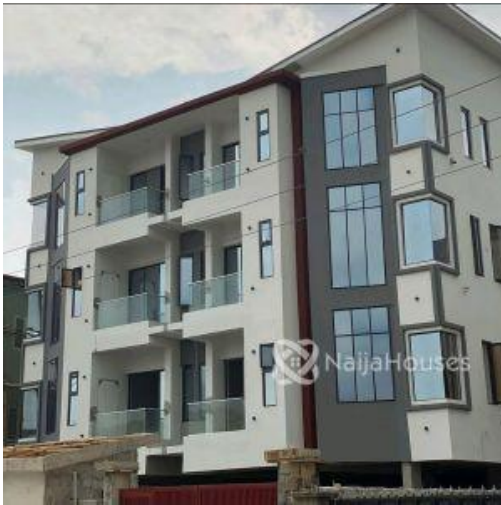

Property Summary

Features

No Records Found

Property ID:	P7564272403
Category:	For Sale
Market Status:	Expired
Listed Price:	45000000
Year Built:	
Property Size:	Sq m
Building Size:	Sq m
Lot Size:	Sq m
Price per Sq. Meter:	
Bedroom:	2
Bathroom:	
Toilets:	
Parking:	
Service Fee:	
Other Fee:	
Tax Per Annum:	
Insurance Per Annum:	
HOA Per Annum: