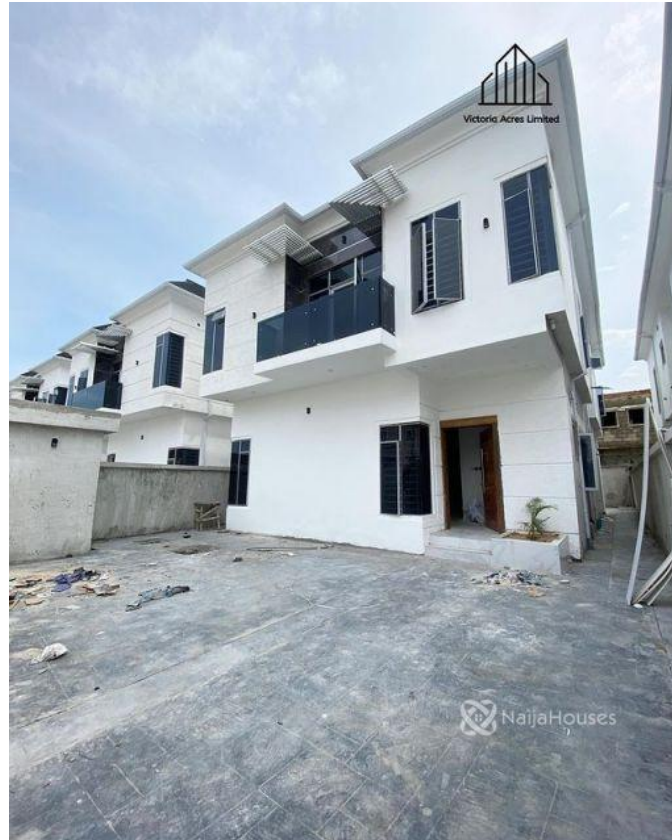

ikate, Lekki, Lagos

ikate, Lekki, Lagos

NGN 25,000,000.00

Victoria Acres
Nigeria

Mobile: 08122371322
Office:
Fax:
victoriaacresltd@gmail.com

Property Details

Category **For Sale**

Status **Active**

Price/Sq Ft ₦

On
naijahouses.com
1258 days

Type **Duplex**

Built

5 BEDROOM FULLY DETACHED DUPLEX FOR SALE!!!! Ikate, Lekki, Lagos Features : - Brand New -All rooms en-suite - Stamped Concrete floor - Fitted Kitchen - 1 Bq - Pop Ceiling - Walk in shower -Jacuzzi