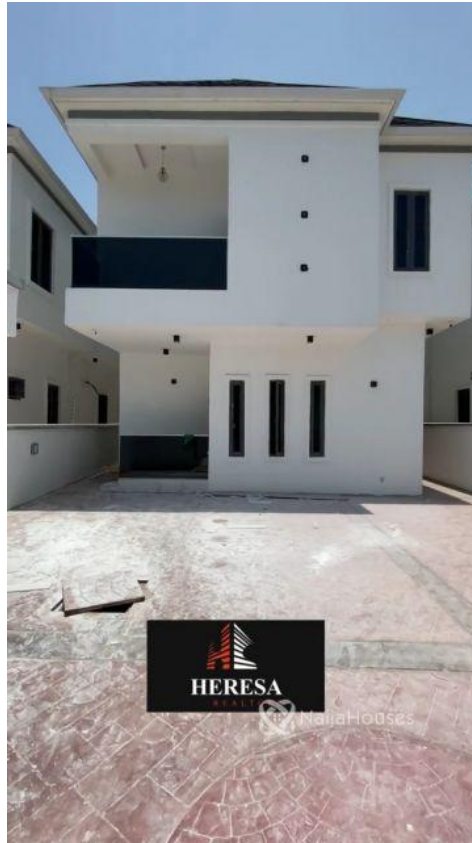

IKATE ,LAGOS, Lekki, Lekki, Lagos

IKATE ,LAGOS, Lekki, Lekki, Lagos

NGN 140,000,000.00

Oluchi Onuegbu

Nigeria

Mobile: 09091394938

Office:

Fax:

heresarealtors@gmail.com