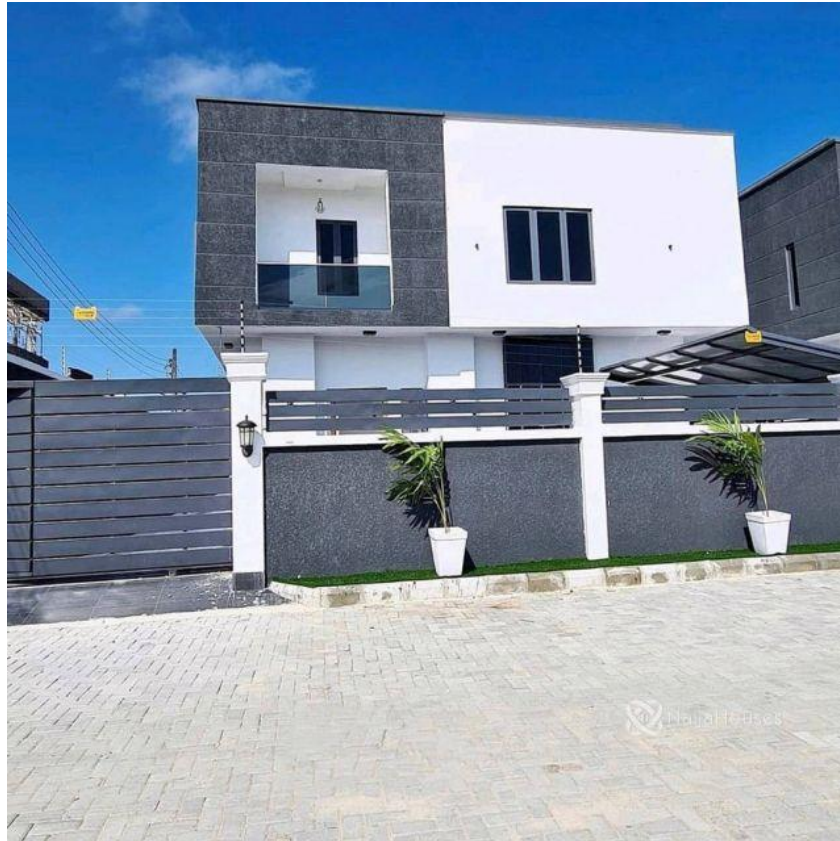

IKATE just a minute from Lekki Phase One, Lekki, Lekki,  
Lagos

**IKATE just a minute from Lekki Phase One, Lekki, Lekki, Lagos**

**NGN 150,000,000.00**

Hodisol Homes  
Nigeria

Mobile: 0706 886 1004  
Office:  
Fax:  
[Support@hodisolhome.com](mailto:Support@hodisolhome.com)

## Property Details

Category **For Sale**

Status **Active**

Price/Sq Ft ₦

On  
naijahouses.com  
**1224 days**

Type **Duplex**

Built

Stunning new 5-bed #Detached Family Home

### Features

No Records Found

Property ID:	P7534212767
Category:	For Sale
Market Status:	Active
Listed Price:	150000000
Year Built:	
Property Size:	Sq m
Building Size:	Sq m
Lot Size:	Sq m
Price per Sq. Meter:	
Bedroom:	5
Bathroom:	
Toilets:	
Parking:	
Service Fee:	
Other Fee:	
Tax Per Annum:	
Insurance Per Annum:	
HOA Per Annum:	

## Property Photos