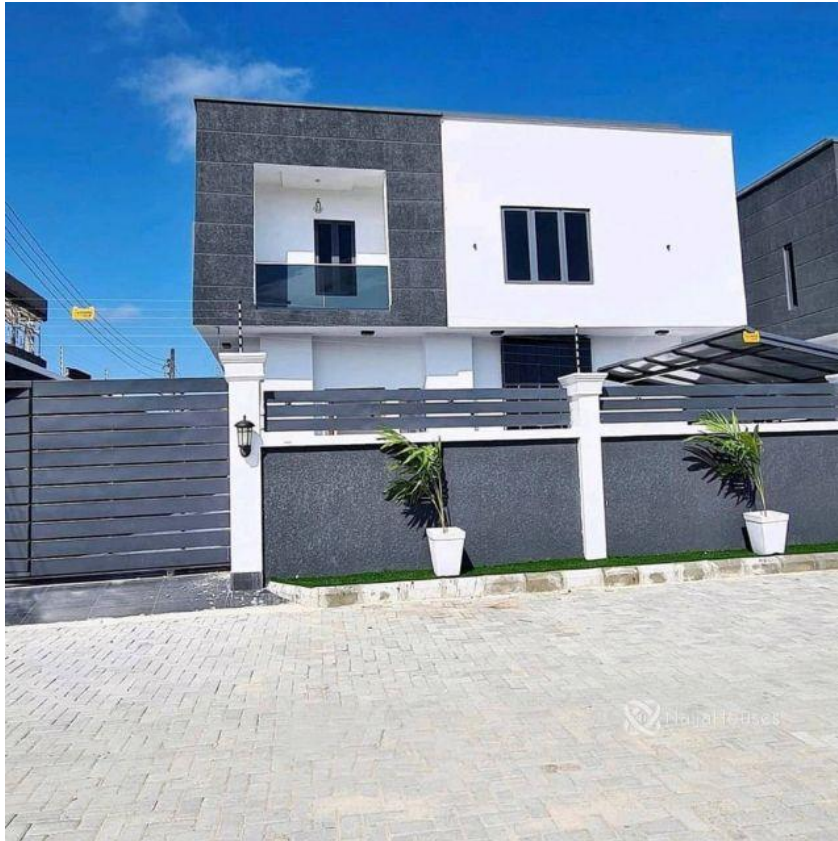

IKATE just a minute from Lekki Phase One, Lekki, Lekki,
Lagos

IKATE just a minute from Lekki Phase One, Lekki, Lekki, Lagos

NGN 150,000,000.00

Hodisol Homes
Nigeria

Mobile: 0706 886 1004
Office:
Fax:
Support@hodisolhome.com

Property Details

Category **For Sale**

Status **Active**

Price/Sq Ft ₦

On
naijahouses.com
1174 days

Type **Duplex**

Built

Stunning new 5-bed #Detached Family Home

Property Summary

Features

No Records Found

Property ID:	P7534212767
Category:	For Sale
Market Status:	Active
Listed Price:	150000000
Year Built:	
Property Size:	Sq m
Building Size:	Sq m
Lot Size:	Sq m
Price per Sq. Meter:	
Bedroom:	5
Bathroom:	
Toilets:	
Parking:	
Service Fee:	
Other Fee:	
Tax Per Annum:	
Insurance Per Annum:	
HOA Per Annum:	