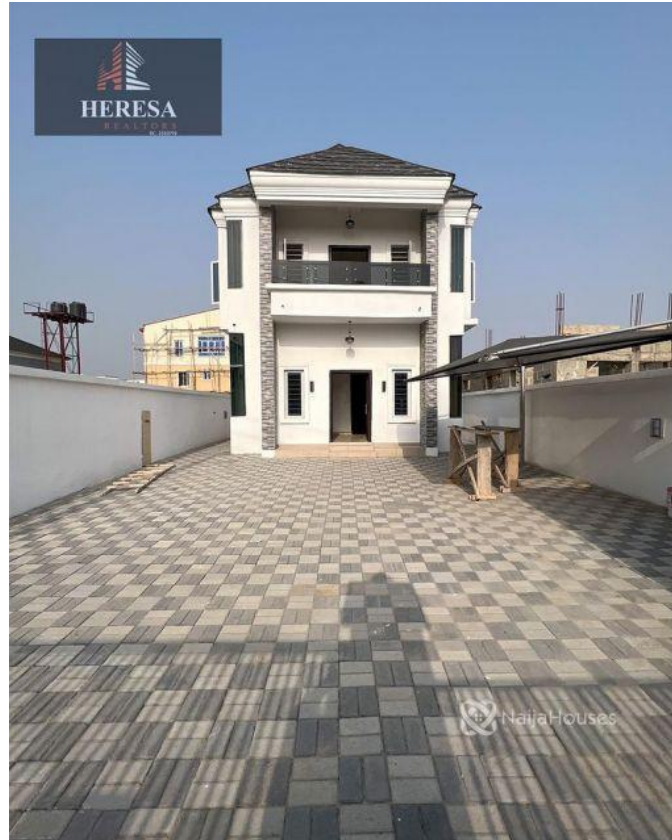

ikate, elugushi, lekki, Lekki, Lekki, Lagos

ikate, elugushi, lekki, Lekki, Lekki, Lagos

NGN 110,000,000.00

Oluchi Onuegbu

Nigeria

Mobile: 09091394938

Office:

Fax:

heresarealtors@gmail.com