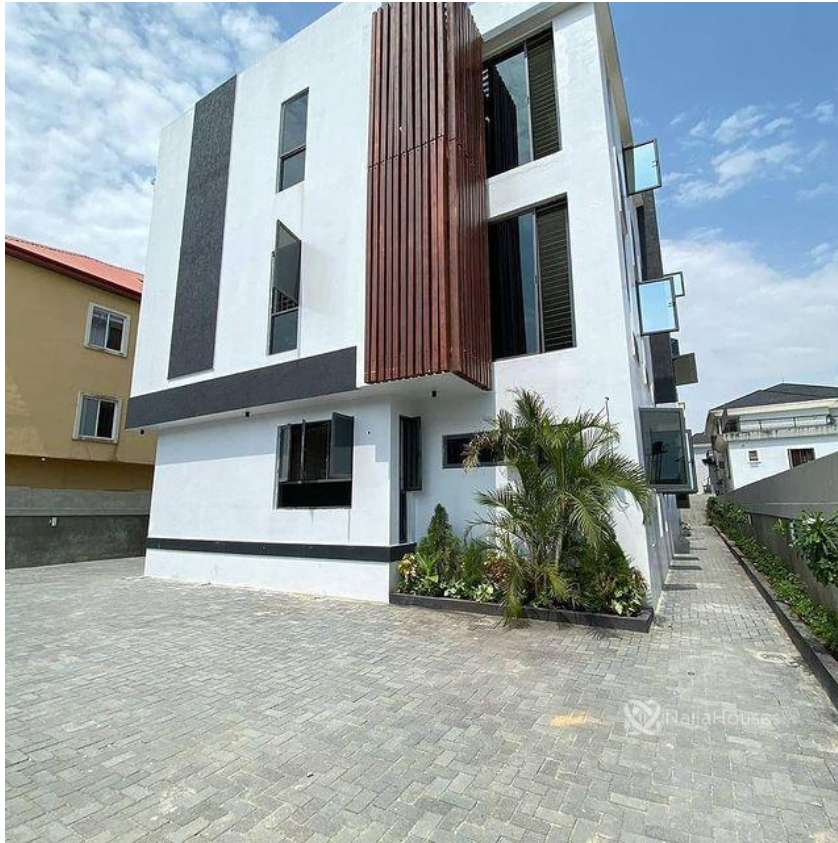

Ikate, Elegushi, Lekki, Lekki, Lagos

Ikate, Elegushi, Lekki, Lekki, Lagos

NGN 47,000,000.00

Aplus Realtors
Nigeria

Mobile: 09033041900
Office:
Fax:
julietodion20@gmail.com