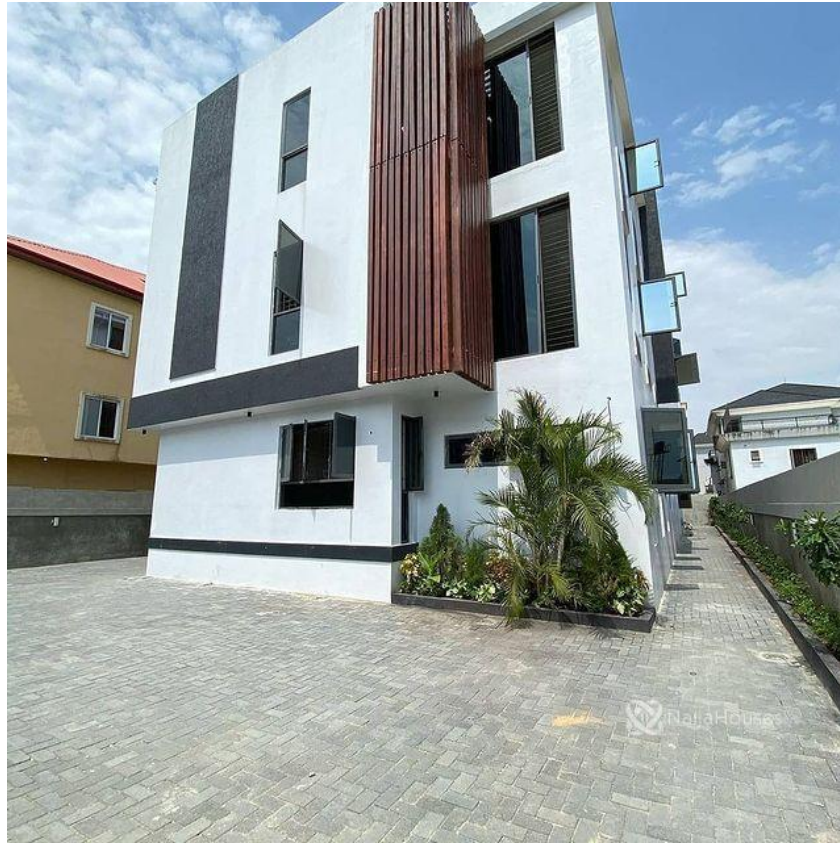

Ikate, Elegushi, Lekki, Lekki, Lagos

Ikate, Elegushi, Lekki, Lekki, Lagos

NGN 47,000,000.00

Aplus Realtors
Nigeria

Mobile: 09033041900
Office:
Fax:
julietodion20@gmail.com