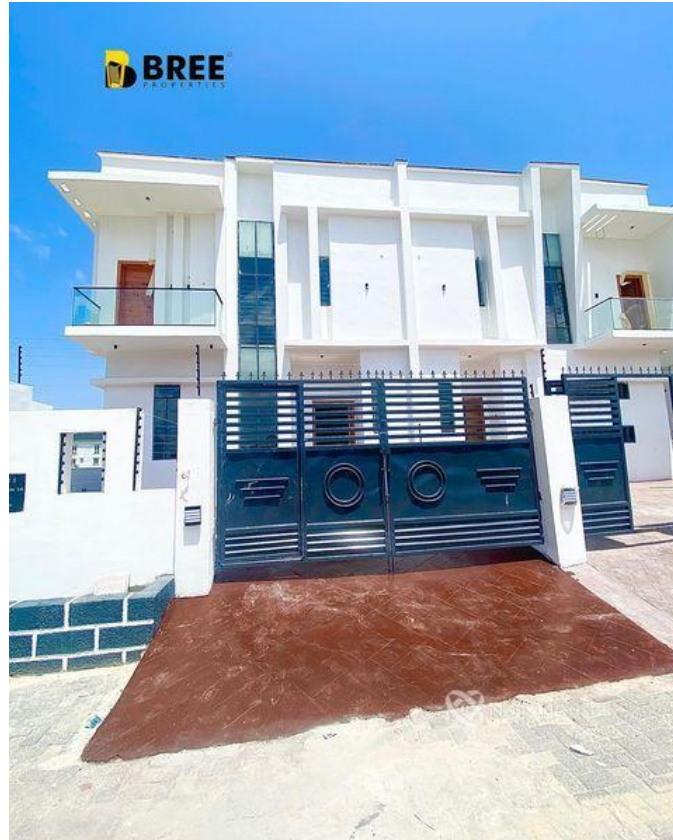

igbo efon lekki, Lekki, Lekki, Lagos

igbo efon lekki, Lekki, Lekki, Lagos

NGN 120,000,000.00

Bree Properties
Nigeria

Mobile: 08034775667
Office:
Fax:
Breepropertiesng@yahoo.com

Property Details

Category **For Sale**

Status **Active**

Price/Sq Ft ₦

On
naijahouses.com
813 days

Type **Duplex**

Built

Well built 4 bedroom semi detached duplex with modern architecture and features in a serene environment . Location: Igbo Efon, Lekki Price: 120m Features: Quality finishings En-suite rooms 3 car park space Family lounge Unique Console Fitted kitchen Fitted wardrobe Balcony Modern sanitary wares Shower cubicle Stamped flooring Bq

Property Summary

Features

No Records Found

Property ID:	P5740755647
Category:	For Sale
Market Status:	Active
Listed Price:	120000000
Year Built:	
Property Size:	Sq m
Building Size:	Sq m
Lot Size:	100Sq m
Price per Sq. Meter:	
Bedroom:	4
Bathroom:	
Toilets:	
Parking:	
Service Fee:	
Other Fee:	
Tax Per Annum:	
Insurance Per Annum:	
HOA Per Annum:	