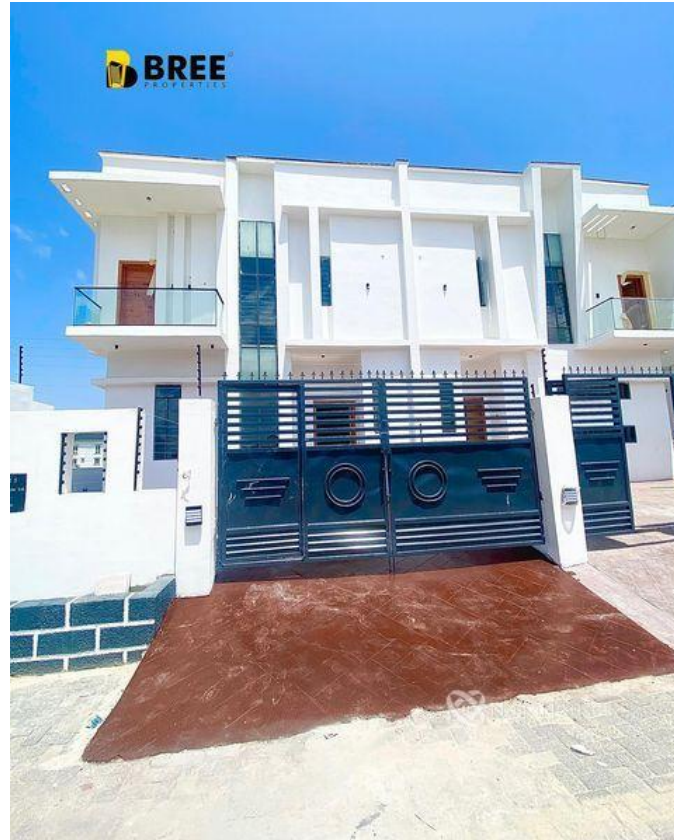

igbo efon lekki, Lekki, Lekki, Lagos

igbo efon lekki, Lekki, Lekki, Lagos

NGN 120,000,000.00

Bree Properties

Nigeria

Mobile: 08034775667

Office:

Fax:

Breepropertiesng@yahoo.com

Property Details

Category **For Sale**

Status **Active**

Price/Sq Ft ₦

On
naijahouses.com
906 days

Type **Duplex**

Built

Well built 4 bedroom semi detached duplex with modern architecture and features in a serene environment .
Location: Igbo Efon, Lekki Price: 120m Features: Quality finishings En-suite rooms 3 car park space Family lounge Unique Console Fitted kitchen Fitted wardrobe Balcony Modern sanitary wares Shower cubicle Stamped flooring Bq

Property Summary

Features

No Records Found

Property ID:	P5740755647
Category:	For Sale
Market Status:	Active
Listed Price:	120000000
Year Built:	
Property Size:	Sq m
Building Size:	Sq m
Lot Size:	100Sq m
Price per Sq. Meter:	
Bedroom:	4
Bathroom:	
Toilets:	
Parking:	
Service Fee:	
Other Fee:	
Tax Per Annum:	
Insurance Per Annum:	
HOA Per Annum:	