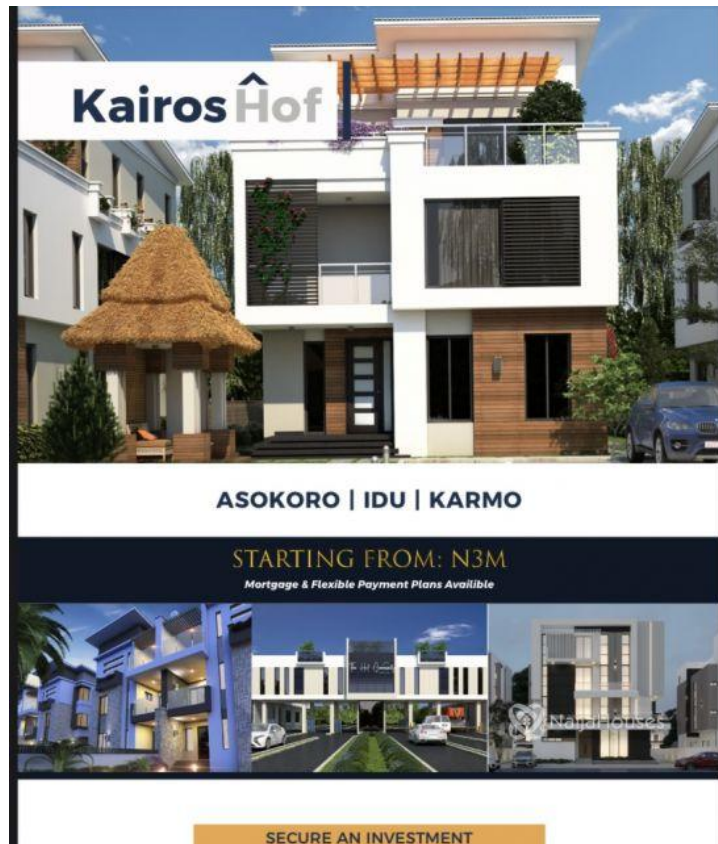

idu new layout, Abuja, Abuja FCT

idu new layout, Abuja, Abuja FCT

NGN 20,000,000.00

Dorcas Danladi
Nigeria

Mobile: 08082284852
Office:
Fax:
Dorcas.danladi@themlsproperties.com

Property Details

Category **For Sale**

Status **Active**

Price/Sq Ft ₦

On
naijahouses.com
1492 days

Type **Luxury Homes**

Built

3 Bedroom Fully Detached shell houses and land available for sale 20m and 5m for land.

Property Summary

Features

No Records Found

Property ID:	P9058931336
Category:	For Sale
Market Status:	Active
Listed Price:	20000000
Year Built:	
Property Size:	Sq m
Building Size:	Sq m
Lot Size:	300Sq m
Price per Sq. Meter:	
Bedroom:	3
Bathroom:	3
Toilets:	4
Parking:	2
Service Fee:	
Other Fee:	
Tax Per Annum:	
Insurance Per Annum:	
HOA Per Annum:	