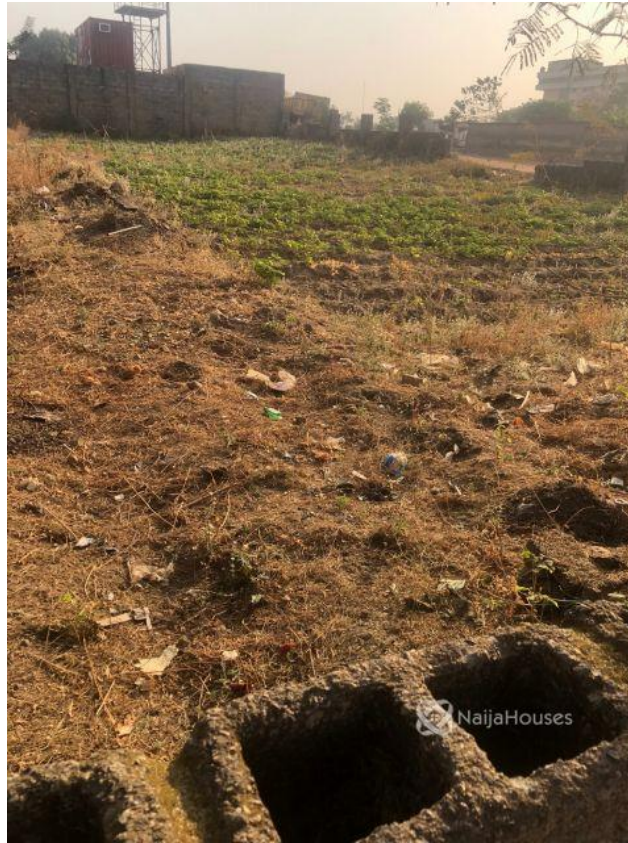

idu, by train station, Idu, Abuja, Abuja FCT

idu, by train station, Idu, Abuja, Abuja FCT

NGN 4,000,000.00

Dorcas Danladi
Nigeria

Mobile: 08082284852
Office:
Fax:
Dorcas.danladi@themlsproperties.com