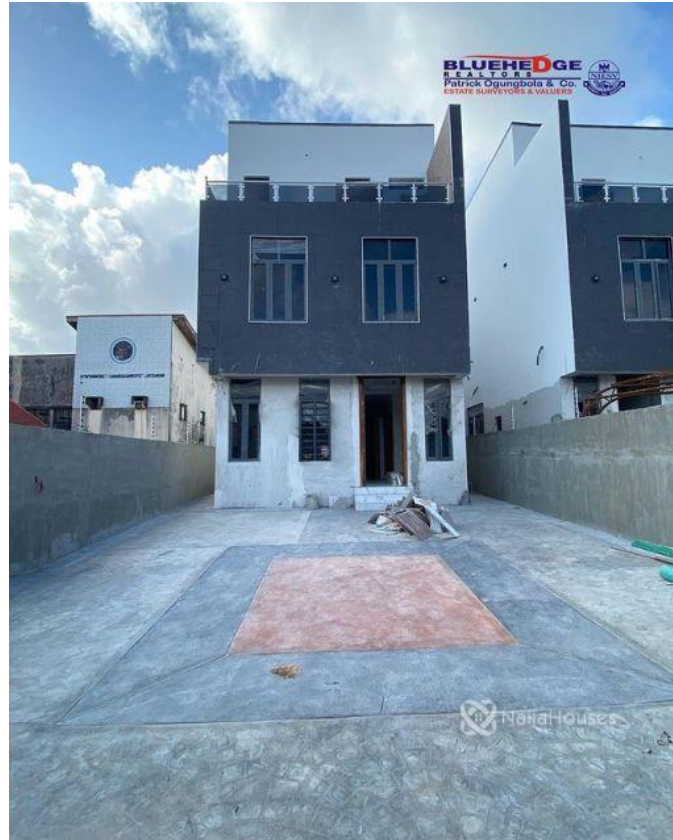

idoda,lekki, Lekki, Lekki, Lagos

idoda,lekki, Lekki, Lekki, Lagos

NGN 135,000,000.00

Blue Hedged Realtors

Nigeria

Mobile: 08177766550

Office:

Fax:

bluehedgedrealtors@gmail.com