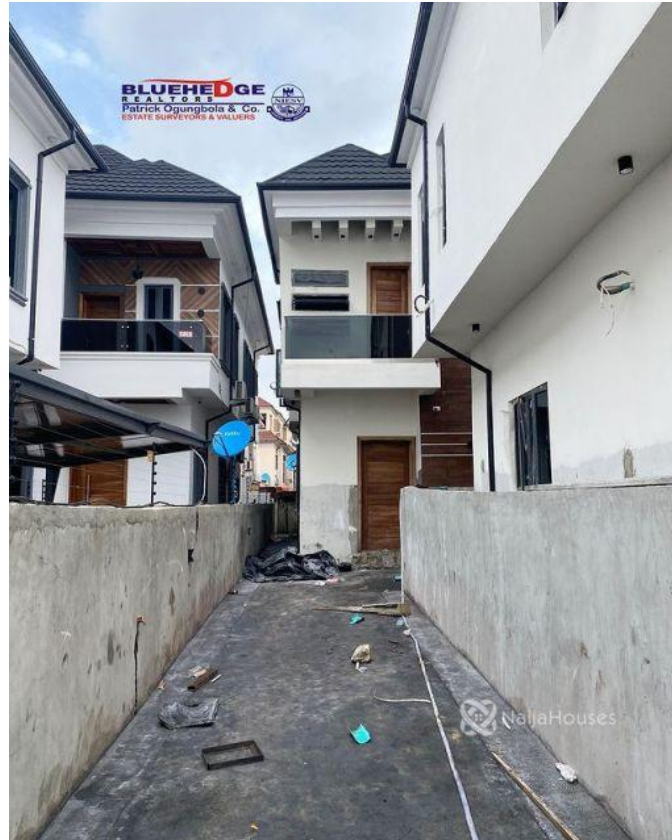

idoda,lekki, Lekki, Lekki, Lagos

idoda,lekki, Lekki, Lekki, Lagos

NGN 85,000,000.00

Blue Hedged Realtors

Nigeria

Mobile: 08177766550

Office:

Fax:

bluehedgedrealtors@gmail.com