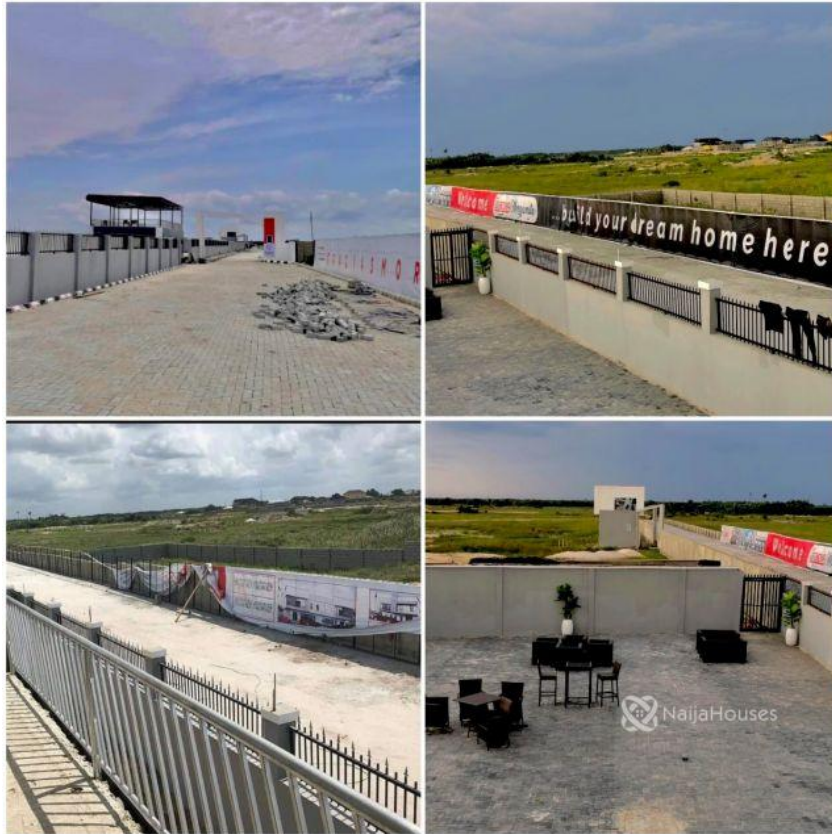

## Idera scheme, Eleko , Ajah, Lagos

## Property Details

Category **For Sale**

Status **Active**

Price/Sq Ft  
**₦90000**

On  
naijahouses.com  
**301 days**

Type **Land**

Built

Gracias Morganite isn't just a place; it's a beautiful haven for your family to call home and an incredible investment opportunity you won't want to miss. Secure your piece of paradise in this prime location on the Lekki-Epe Expressway, and embrace a life of tranquility and potential growth. Gracias Morganite is your gateway to a brighter future in Lagos!

## Property Photos