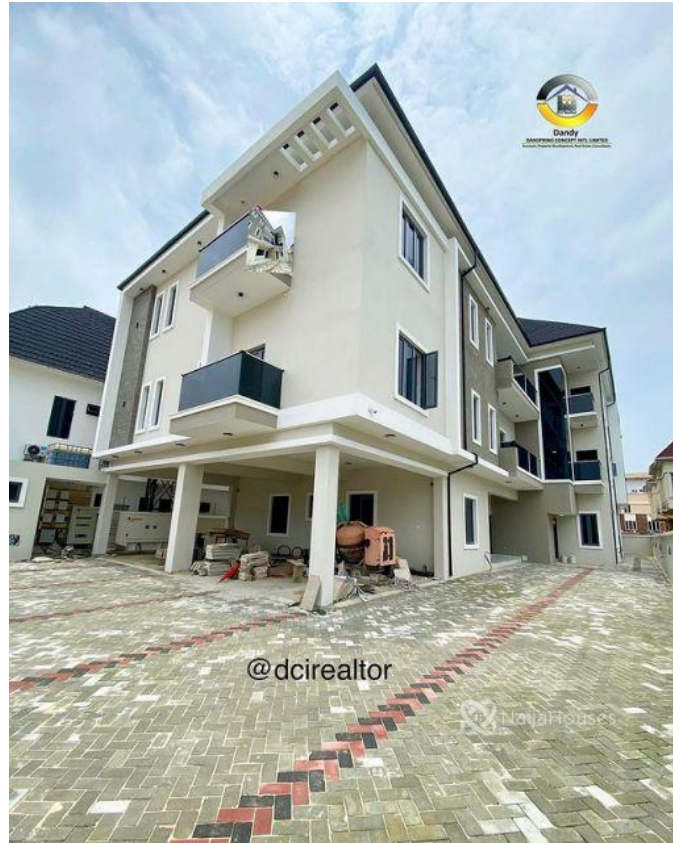

Idado, Lekki, Lekki, Lekki, Lagos

Idado, Lekki, Lekki, Lekki, Lagos

NGN 55,000,000.00

Danspring Concept
Nigeria

Mobile: 08033354125
Office:
Fax:
Danspringconcept@gmail.com

Property Details

Category **For Sale**

Status **Active**

Price/Sq Ft ₦

On
naijahouses.com
1166 days

Type **Duplex**

Built

FOR SALE !! Fully Serviced Apartment PRICE : 3bedroom Apartment: N55M Location: Idado, Lekki Title: Governor's Consent * Features: All rooms en-suite Living Room Dining Section 24hrs Electricity 24hrs Security Smoke Detector Facility Management Office Walk In Shower Jacuzzi Pop Ceiling Water Heaters Water treatment plant Waste Management Dedicated parking space per unit Individual Smart Meters CCTV Cameras