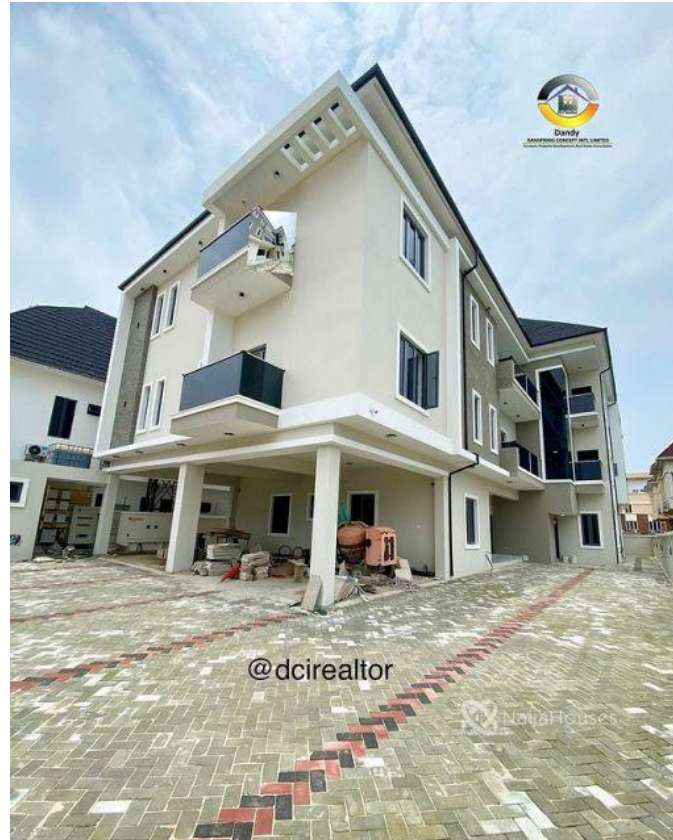

Idado, Lekki, Lekki, Lekki, Lagos

Idado, Lekki, Lekki, Lekki, Lagos

NGN 45,000,000.00

Danspring Concept
Nigeria

Mobile: 08033354125
Office:
Fax:
Danspringconcept@gmail.com

Property Details

Category **For Sale**

Status **Active**

Price/Sq Ft ₦

On
naijahouses.com
1166 days

Type **Duplex**

Built

FOR SALE !! Fully Serviced Apartment PRICE : 2bedroom Apartment: N45M Location: Idado, Lekki Title: Governor's Consent * Features: All Rooms en-suite Living Room Dinning Section 24hrs Electricity 24hrs Security Smoke Detector Facility Management Office Walk In Shower Jacuzzi Pop Ceiling Water Heaters Water treatment plant Waste Management Dedicated parking space per unit Individual Smart Meters CCTV Cameras

Property Summary

Features

No Records Found

Property ID:	P5735763282
Category:	For Sale
Market Status:	Active
Listed Price:	45000000
Year Built:	
Property Size:	Sq m
Building Size:	Sq m
Lot Size:	Sq m
Price per Sq. Meter:	
Bedroom:	2
Bathroom:	
Toilets:	
Parking:	
Service Fee:	
Other Fee:	
Tax Per Annum:	
Insurance Per Annum:	
HOA Per Annum:	