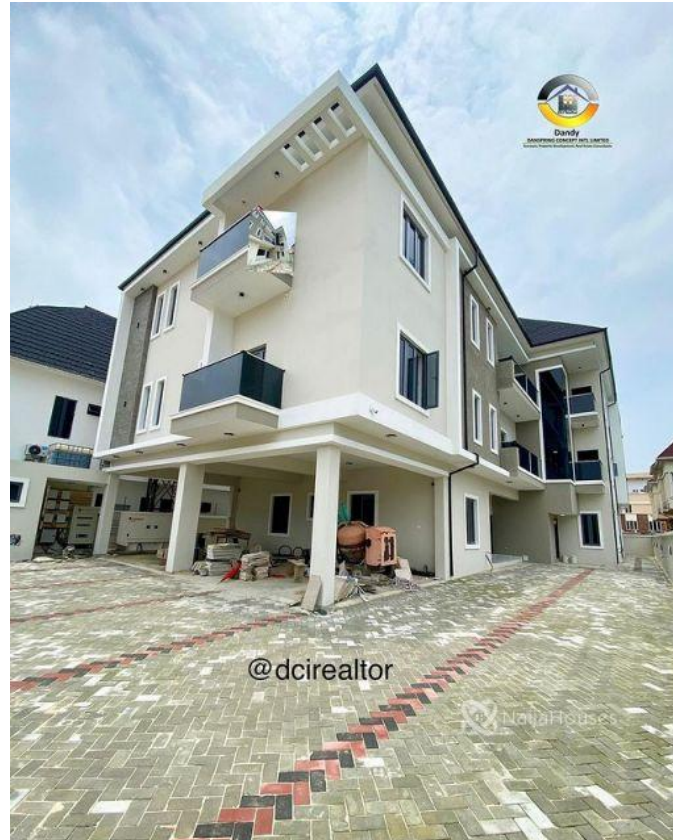

Idado, Lekki, Lekki, Lekki, Lagos

Idado, Lekki, Lekki, Lekki, Lagos

NGN 35,000,000.00

Danspring Concept
Nigeria

Mobile: 08033354125
Office:
Fax:
Danspringconcept@gmail.com

Property Details

Category **For Sale**

Status **Active**

Price/Sq Ft ₦

On
naijahouses.com
1125 days

Type **Duplex**

Built

Fully Serviced Apartment PRICE : 1bedroom Apartment: N35M Location: Idado, Lekki Title: Governor's Consent * Features: All Rooms en-suite Living Room Dinning Section 24hrs Electricity 24hrs Security Smoke Detector Facility Management Office Walk In Shower Jacuzzi Pop Ceiling Water Heaters Water treatment plant Waste Management Dedicated parking space per unit Individual Smart Meters CCTV Cameras

Property Summary

Features

No Records Found

Property ID:	P7691153281
Category:	For Sale
Market Status:	Active
Listed Price:	35000000
Year Built:	
Property Size:	Sq m
Building Size:	Sq m
Lot Size:	Sq m
Price per Sq. Meter:	
Bedroom:	1
Bathroom:	
Toilets:	
Parking:	
Service Fee:	
Other Fee:	
Tax Per Annum:	
Insurance Per Annum:	
HOA Per Annum:	