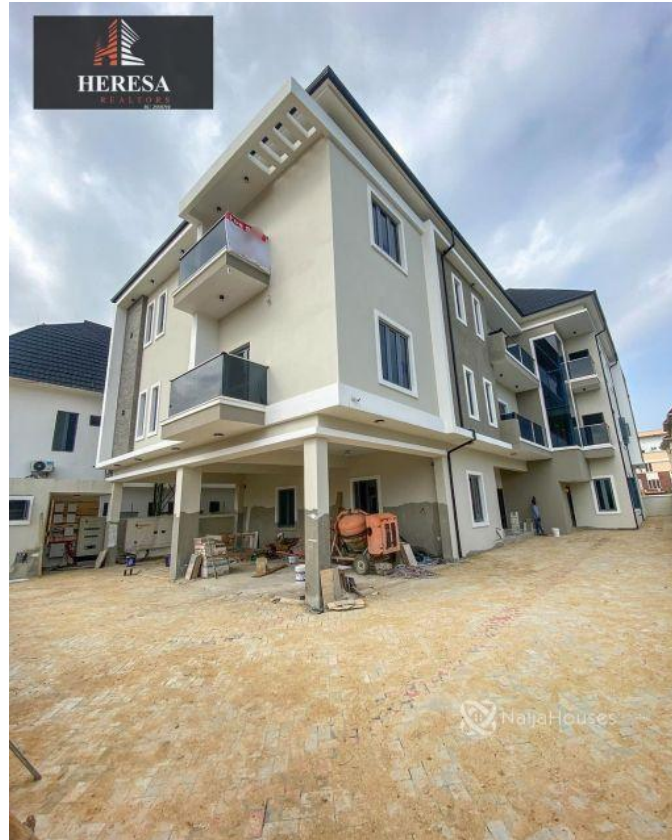

Idado, Lekki, Lekki, Lekki, Lagos

Idado, Lekki, Lekki, Lekki, Lagos

NGN 55,000,000.00

Oluchi Onuegbu
Nigeria

Mobile: 09091394938
Office:
Fax:
heresarealtors@gmail.com

Property Details

Category **For Sale**

Status **Active**

Price/Sq Ft ₦

On
naijahouses.com
1221 days

Type **Duplex**

Built

3 bedroom apartment LOCATION: Idado, lekki PRICE: N55m, N45m & N35m Features: -Rooms En suite -Fully serviced -24hrs Security -Tiled floor -Wardrobes -POP ceiling -Fitted Kitchen -Shower -Balcony -Parking Space -Serene environment