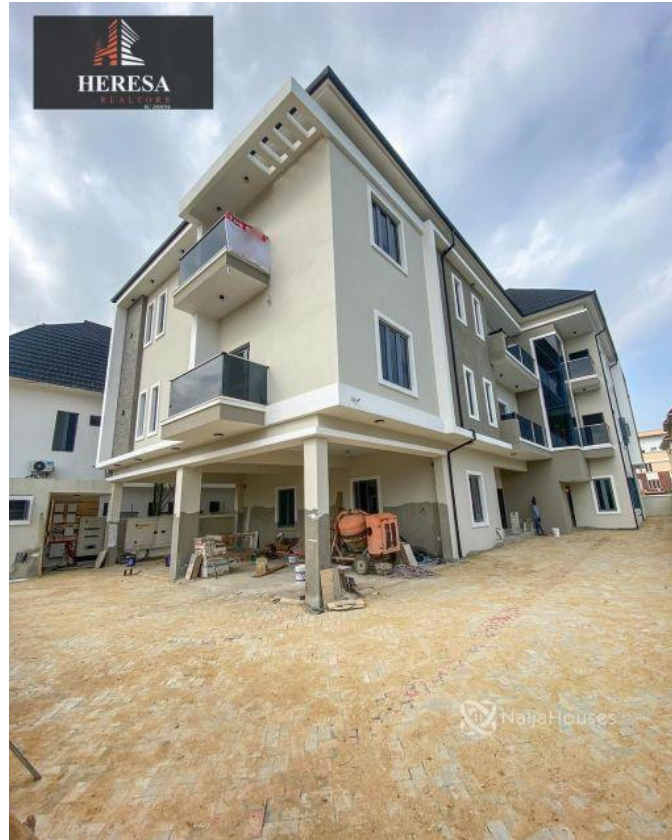

Idado, Lekki, Lekki, Lekki, Lagos

Idado, Lekki, Lekki, Lekki, Lagos

NGN 45,000,000.00

Oluchi Onuegbu

Nigeria

Mobile: 09091394938

Office:

Fax:

heresarealtors@gmail.com