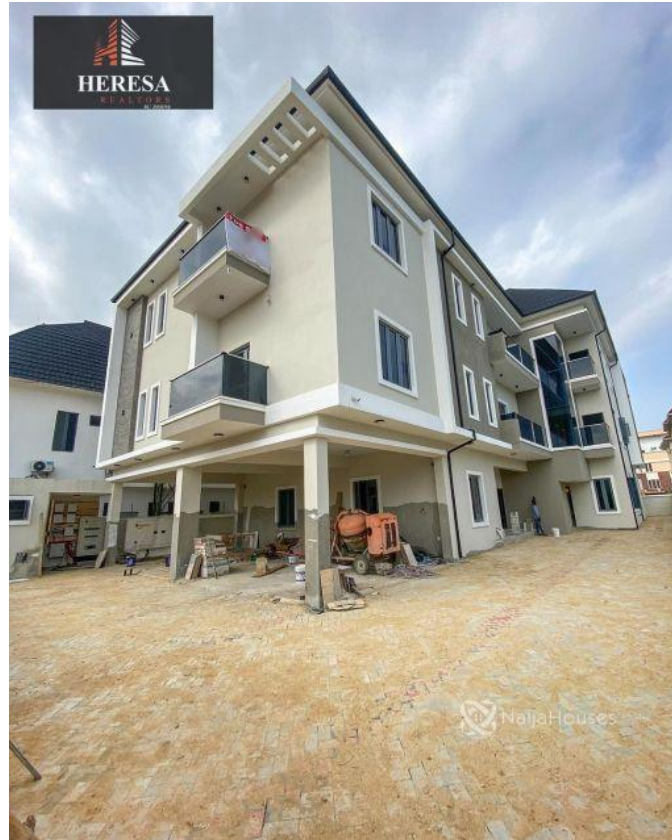

Idado, Lekki, Lekki, Lekki, Lagos

Idado, Lekki, Lekki, Lekki, Lagos

NGN 35,000,000.00

Oluchi Onuegbu

Nigeria

Mobile: 09091394938

Office:

Fax:

heresarealtors@gmail.com