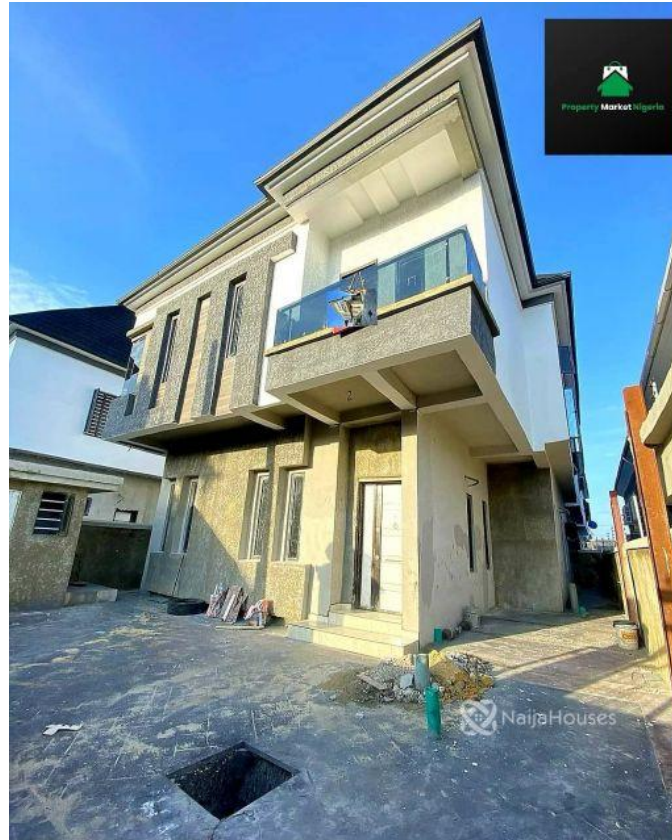

Idado, Lekki, Lekki, Lekki, Lagos

Idado, Lekki, Lekki, Lekki, Lagos

NGN 95,000,000.00

CityWealth Consult
Nigeria

Mobile: 08035226545
Office:
Fax:
citywealthconsult@gmail.com

Property Details

Category **For Sale**

Status **Active**

Price/Sq Ft ₦

On
naijahouses.com
1242 days

Type **Duplex**

Built

TASTEFULLY FINISHED 4 BEDROOM DETACHED DUPLEX

Property Summary

Features