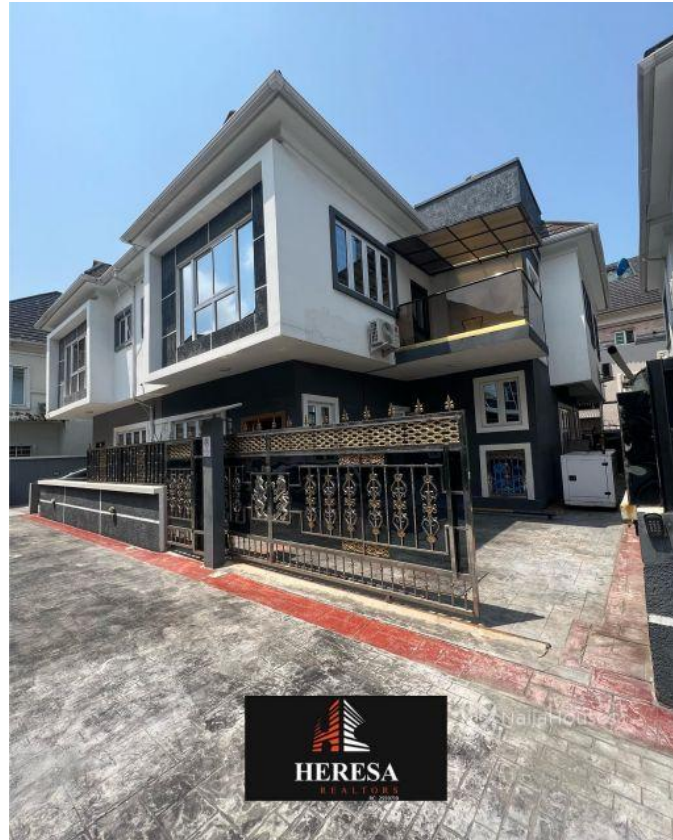

## Idado, Lekki, Lekki, Lagos

## Idado, Lekki, Lekki, Lagos

**NGN 140,000,000.00**

Oluchi Onuegbu

Nigeria

Mobile: 09091394938

Office:

Fax:

[heresarealtors@gmail.com](mailto:heresarealtors@gmail.com)

## Property Details

Category **For Sale**

Status **Active**

Price/Sq Ft ₦

On  
naijahouses.com  
**863 days**

Type  
**Terraces**

Built

FULLY FURNISHED 4 BEDROOM SEMI-DETACHED DUPLEX WITH BQ AND GENERATOR LOCATION: Idado Lekki, Lagos PRICE: N140m asking Features: -Rooms En suite -Tiled floor -Ac in all rooms -Tv in all rooms - Refrigerator -Washing machine -Gen -Musical speakers -Bathtub -1 bq -Wardrobes -POP ceiling -Fitted Kitchen -Shower -Balcony -Parking Space

## Property Photos