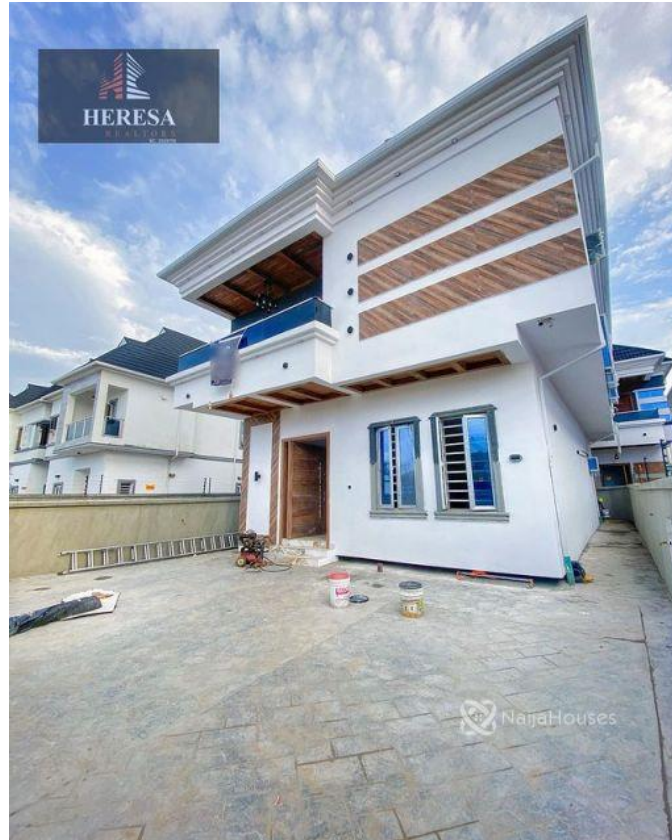

Idado, Lekki , Lagos, Lekki, Lekki, Lagos

Idado, Lekki , Lagos, Lekki, Lekki, Lagos

NGN 180,000,000.00

Oluchi Onuegbu

Nigeria

Mobile: 09091394938

Office:

Fax:

heresarealtors@gmail.com