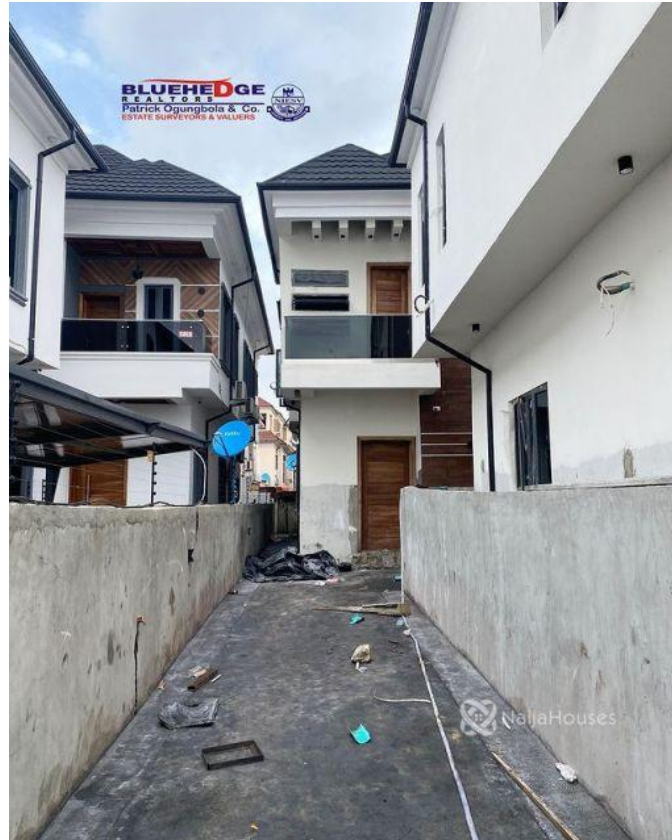

## idado, Lekki, Lagos

## Property Details

Category **For Sale**

Status **Active**

Price/Sq Ft ₦

On  
naijahouses.com  
**1124 days**

Type **Duplex**

Built

BRAND NEW 4 BEDROOM SEMI-DETACHED DUPLEX FOR SALE!!!!!! Location: Idado, Lekki, Lagos Features:  
- Brand New - All rooms ensuite - Large living room - Smart Lighting - POP Ceiling - Stamped Concrete Floor -  
CCTV Camera - In-house speakers - Fully Fitted kitchen - Water heaters - Jacuzzi - Shower cubicle

## Property Photos