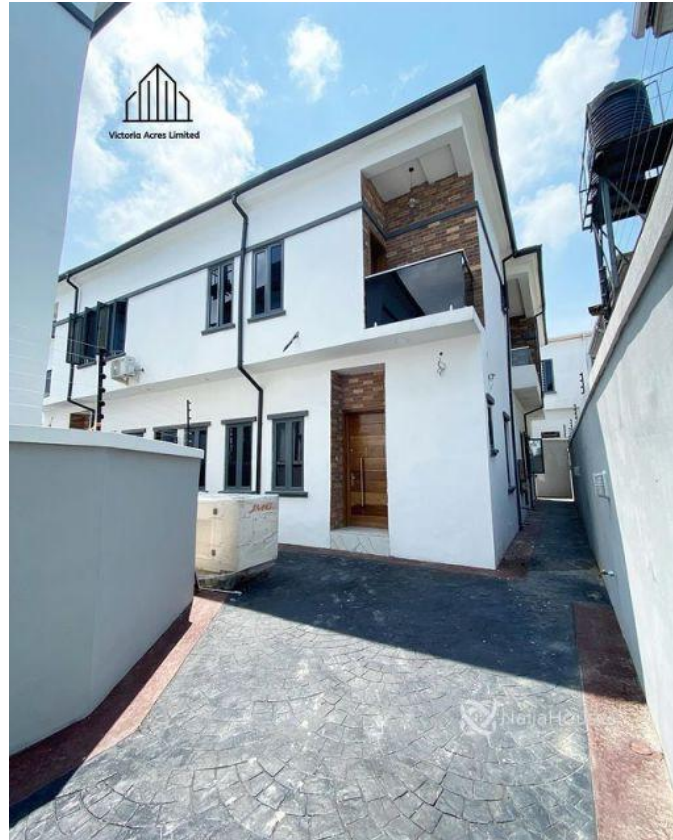

idado, Lekki, Lagos

idado, Lekki, Lagos

NGN 75,000,000.00

Victoria Acres
Nigeria

Mobile: 08122371322
Office:
Fax:
victoriaacresltd@gmail.com