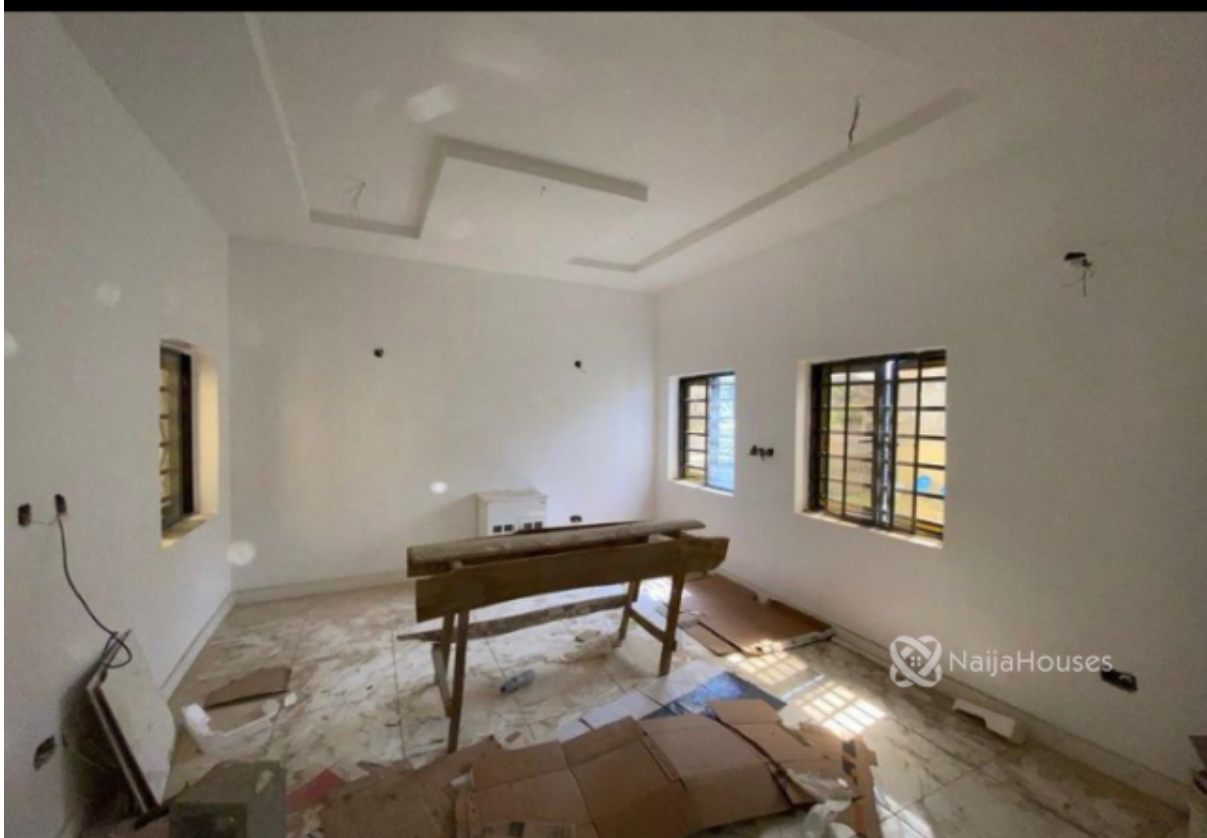

Gwarinpa, Abuja, Abuja FCT

Gwarinpa, Abuja, Abuja FCT

NGN 90,000,000.00

Ifedayo Ogunleye

Nigeria

Mobile: 07056144444

Office:

Fax:

ifedayo.ogunleye@themlsproperties.com