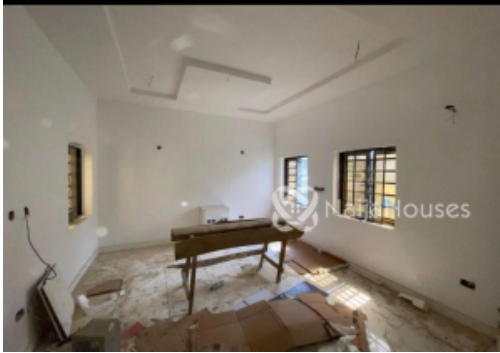

This is a luxury 4 bedroom Terraced Duplex located in every beautiful and serene part of Gwarinpa
FEATURES: All rooms En suite Ample parking space spacious Kitchen Tarred Road Price: 90M

Property Summary