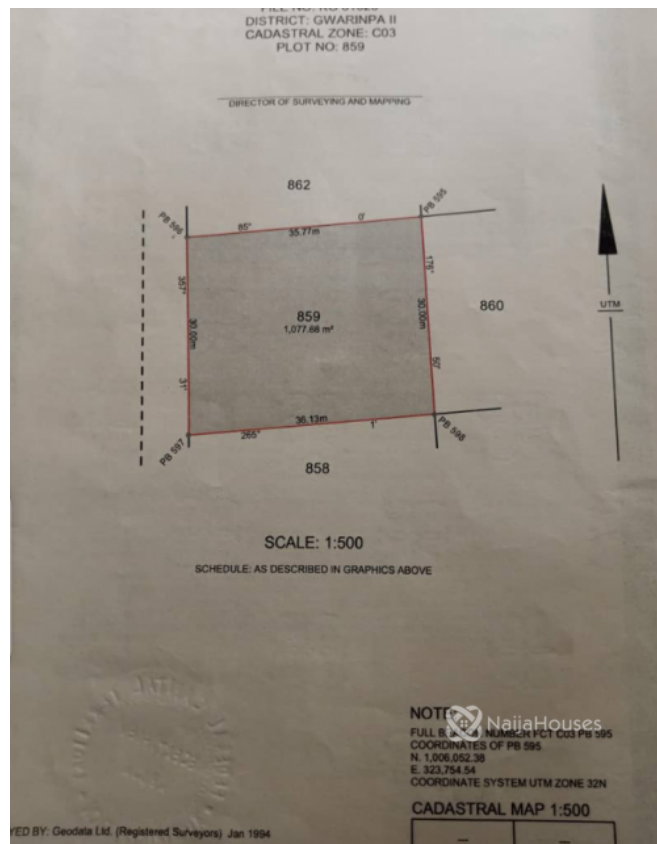

Gwarinpa-2 Karsana, Abuja, Abuja FCT

Gwarinpa-2 Karsana, Abuja, Abuja FCT

NGN 110,000,000.00

Ifedayo Ogunleye
Nigeria

Mobile: 07056144444
Office:
Fax:
ifedayo.ogunleye@themlsproperties.com