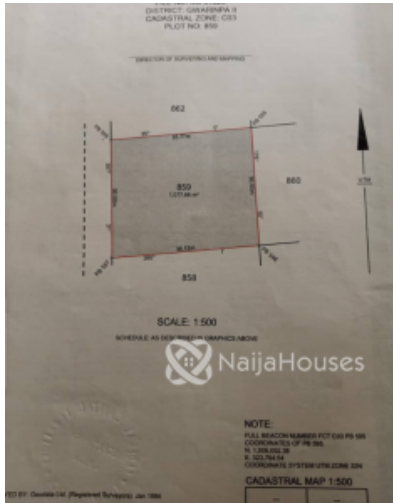

Category **For Sale**

Status **Active**

Price/Sq Ft ₦

On
naijahouses.com
64 days

Type **Land**

Built

A well located 1077sqm CofO plot for residential purpose at Gwarinpa-2 (Karsana) Abuja.
Located close to Hillview Estate
Plot 859

Price: 110 Million

Property Summary

Features

No Records Found

Property ID:	P1922968716
Category:	For Sale
Market Status:	Active
Listed Price:	110000000
Year Built:	
Property Size:	Sq m
Building Size:	Sq m
Lot Size:	1077Sq m
Price per Sq. Meter:	
Bedroom:	0
Bathroom:	
Toilets:	
Parking:	
Service Fee:	
Other Fee:	
Tax Per Annum:	
Insurance Per Annum:	
HOA Per Annum:	