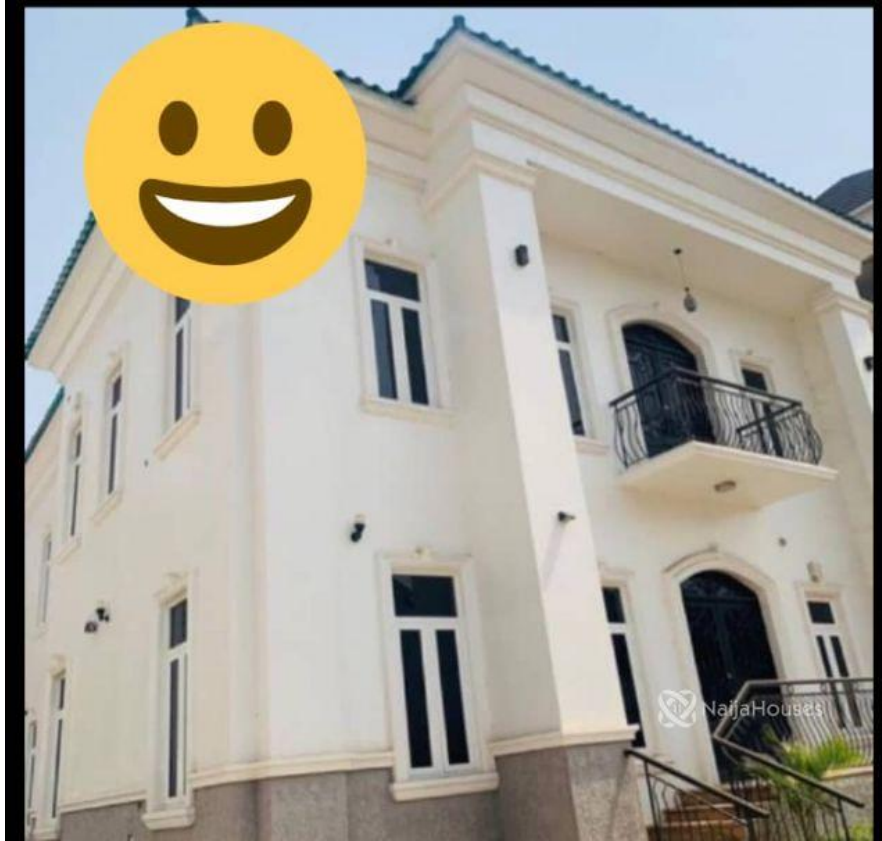

Guzape, Guzape, Abuja, Abuja FCT

**Guzape, Guzape, Abuja, Abuja FCT**

**NGN 300,000,000.00**

Japhet Raishiwe

Nigeria

Mobile: 07056144444

Office:

Fax:

## Property Details

Category **For Sale**

Status **Active**

Price/Sq Ft ₦

On  
naijahouses.com  
**1278 days**

Type **Duplex**

Built

6 bedroom fully detached Luxury duplex Location-Guzape main 6 bedrooms and 5 bathrooms.

## Property Photos