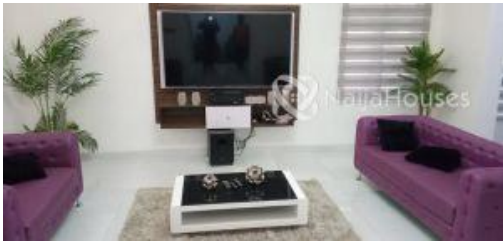

Property Summary

Features

No Records Found

Property ID:	P9148154265
Category:	For Sale
Market Status:	Active
Listed Price:	300000000
Year Built:	
Property Size:	Sq m
Building Size:	Sq m
Lot Size:	Sq m
Price per Sq. Meter:	
Bedroom:	5
Bathroom:	
Toilets:	
Parking:	
Service Fee:	
Other Fee:	
Tax Per Annum:	
Insurance Per Annum:	
HOA Per Annum: