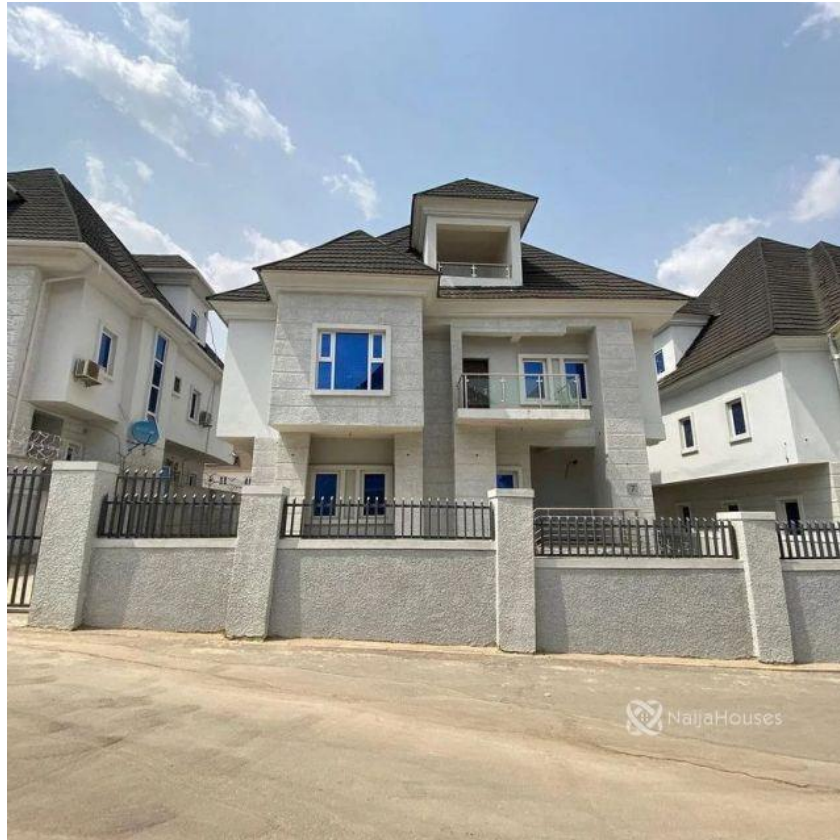

## GUZAPE, Abuja, Abuja FCT

## Property Details

Category **For Sale**

Status **Active**

Price/Sq Ft ₦

On  
naijahouses.com  
**379 days**

Type **Duplex**

Built

5BEDROOM DETACHED PENTHOUSE DULEX & BQ AT GUZAPE

## Property Photos