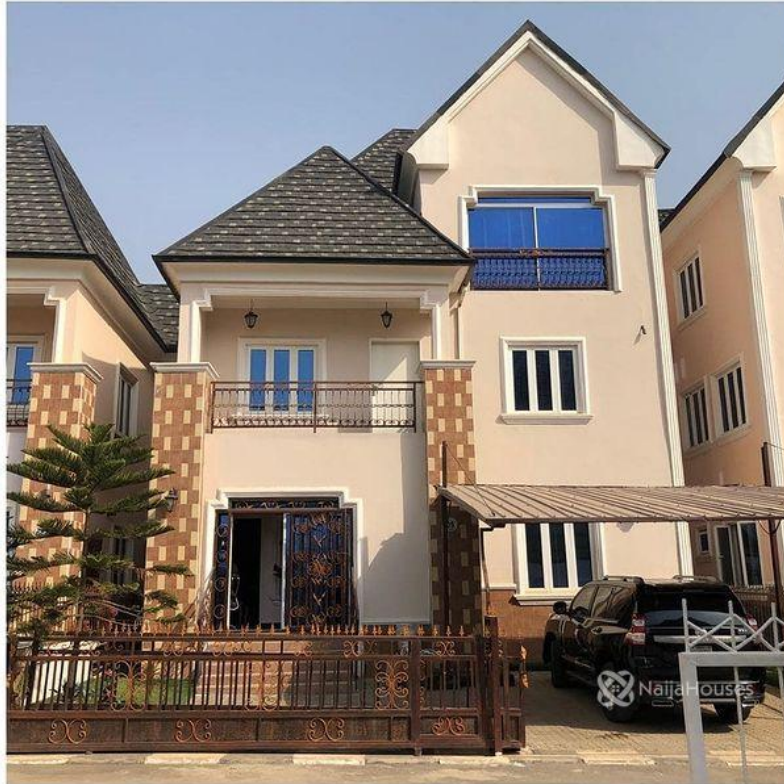

Guzape, Abuja, Abuja FCT

Guzape, Abuja, Abuja FCT

NGN 90,000,000.00

Mustapha Muhammed Etudaiye

Nigeria

Mobile: 08064792794

Office:

Fax:

4 Bedrooms terrace duplex LOCATION: Guzape

Property Summary

Features

No Records Found

Property ID:	P2389882074
Category:	For Sale
Market Status:	Active
Listed Price:	90000000
Year Built:	
Property Size:	Sq m
Building Size:	Sq m
Lot Size:	Sq m
Price per Sq. Meter:	
Bedroom:	4
Bathroom:	
Toilets:	
Parking:	
Service Fee:	
Other Fee:	
Tax Per Annum:	
Insurance Per Annum:	
HOA Per Annum:	