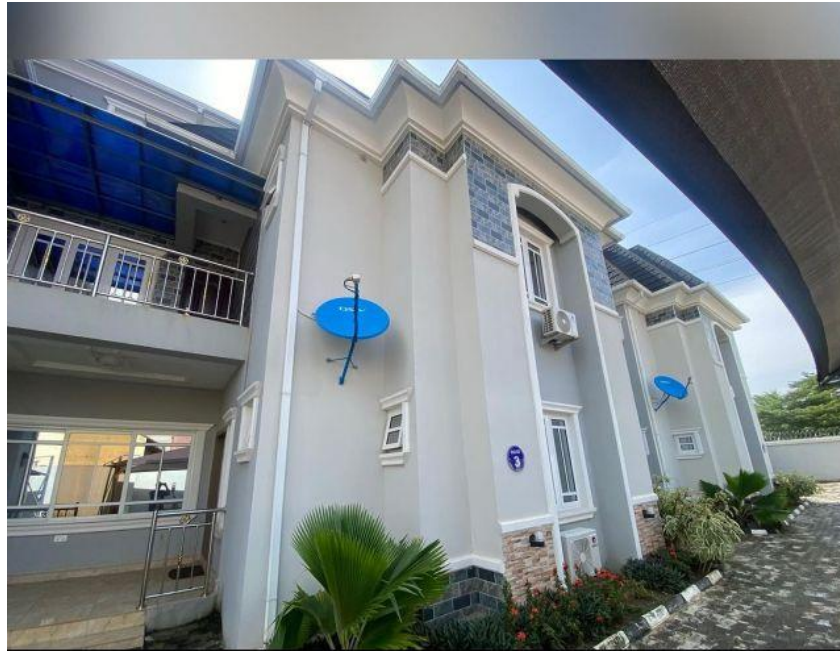

Gudu, Abuja, Abuja FCT

**FURNISHED HOME
GUDU DISTRICT**

Gudu, Abuja, Abuja FCT

NGN 186,000,000.00

Alao Oluwayomi

Nigeria

Mobile: 08103691985

Office:

Built

This Sleek Home is fitted with state of the art furnishings in all living areas. PRICE : N186,000,000 (with furniture) | N155,000,000 (without furniture)

Property Summary

Features

No Records Found

Property ID:	P7213927492
Category:	For Sale
Market Status:	Active
Listed Price:	186000000
Year Built:	
Property Size:	Sq m
Building Size:	Sq m
Lot Size:	Sq m
Price per Sq. Meter:	
Bedroom:	4
Bathroom:	
Toilets:	
Parking:	
Service Fee:	
Other Fee:	
Tax Per Annum:	
Insurance Per Annum:	
HOA Per Annum:	